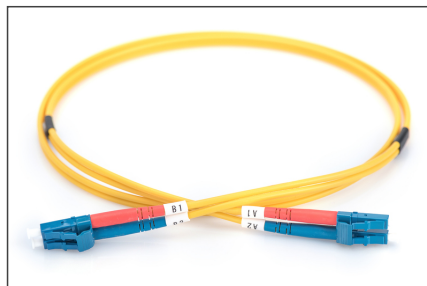

DIGITUS Fiber Optic Singlemode Patch Cord, LC / LC

DK-2933-07
EAN 4016032248958

FO patch cord, duplex, LC to LC SM OS2 09/125 μ, 7 m

FO patch cord, duplex, LC to LC, SM OS2 09/125 μ, 7 m

Future-oriented standards and high-end quality for your network.

- Duplex cable
- LSOH
- Connector with ceramic ferrule
- Cable diameter 2 mm
- Single packed with test-report
- Boot: single-color

- Cable diameter: 2 mm
- Cable type: I-VH 2E9/125μ
- Color cable: yellow
- Connector 1: LC
- Connector 2: LC
- Fiber class: OS2
- Fiber diameter: 9/125μ
- Mode: Singlemode
- Packaging: DIGITUS Polybag
- Length: 7 m

More images:

Part No.	DK-2933-07			
Lenght	7 m			
Cable Type	Duplex SM 9/125		OS2 LSZH	
	END A		END B	
Connector Type	LC		LC	
	LC	LC	LC	LC
Insertion Loss (dB)	0.12	0.15	0.15	0.19
Return Loss (dB)	51.8	53.2	51.1	50.7
Q.C.	PASS			