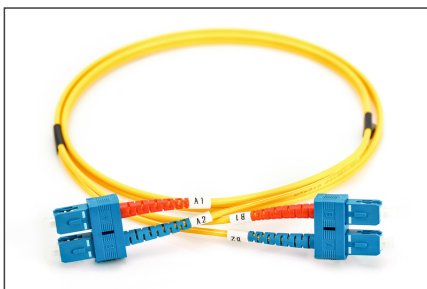

# DIGITUS Fiber Optic Singlemode Patch Cord, SC / SC

**DK-2922-10**  
**EAN 4016032248781**

**FO patch cord, duplex, SC to SC SM OS2 09/125 μ, 10 m**  
 FO patch cord, duplex, SC to SC, SM OS2 09/125 μ, 10 m  
**Future-oriented standards and high-end quality for your network.**

- Duplex cable
- LSOH
- Connector with ceramic ferrule
- Cable diameter 2 mm
- Single packed with test-report
- Assortment: Fiber Optic Patch Cables
- Boot: single-color

- Cable diameter: 2 mm
- Cable type: I-VH 2E9/125μ
- Color cable: yellow
- Connector 1: SC
- Connector 2: SC
- Fiber class: OS2
- Fiber diameter: 9/125μ
- Mode: Singlemode
- Packaging: DIGITUS Polybag
- Length: 10 m

**More images:**

Part No.	DK-2922-10			
Length	10 m			
Cable Type	Duplex SM 9/125		OS2 LSZH	
	END A		END B	
Connector Type	SC		SC	
Insertion Loss (dB)	0.11	0.15	0.15	0.19
	53.7	50.9	52.8	51.4
Return Loss (dB)				
Q.C.	PASS			