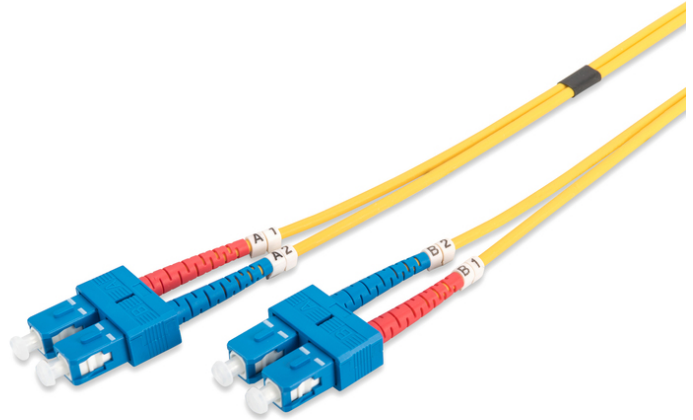

# DIGITUS Fiber Optic Singlemode Patch Cord, SC / SC

**DK-2922-10**  
**EAN 4016032248781**

**FO patch cord, duplex, SC to SC SM OS2 09/125 μ, 10 m**  
 FO patch cord, duplex, SC to SC, SM OS2 09/125 μ, 10 m  
**Future-oriented standards and high-end quality for your network.**

- Duplex cable
- LSOH
- Connector with ceramic ferrule
- Cable diameter 2 mm
- Single packed with test-report
- Assortment: Fiber Optic Patch Cables
- Boot: single-color

- Cable diameter: 2 mm
- Cable type: I-VH 2E9/125μ
- Color cable: yellow
- Connector 1: SC
- Connector 2: SC
- Fiber class: OS2
- Fiber diameter: 9/125μ
- Mode: Singlemode
- Packaging: DIGITUS Polybag
- Length: 10 m

**More images:**

Part No.	DK-2922-10			
Length	10 m			
Cable Type	Duplex SM 9/125		OS2 LSZH	
	END A		END B	
Connector Type	SC		SC	
Insertion Loss (dB)	0.11	0.15	0.15	0.19
	53.7	50.9	52.8	51.4
Return Loss (dB)				
Q.C.	PASS			