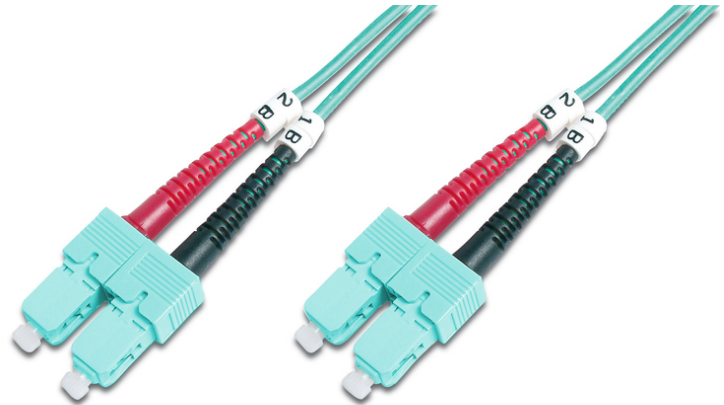

DIGITUS Fiber Optic Multimode Patch Cord, OM 3, SC / SC

DK-2522-10/3
EAN 4016032248729

FO patch cord, duplex, SC to SC MM OM3 50/125 μ, 10 m

FO patch cord, duplex, SC to SC,MM OM3 50/125 μ, 10 m

Future-oriented standards and high-end quality for your network.

- Duplex cable
- LSOH
- Connector with ceramic ferrule
- Cable diameter 2 mm
- Single packed with test-report
- Assortment: Fiber Optic Patch Cables
- Boot: two-color

- Cable diameter: 2 mm
- Cable type: I-VH 2G50/125μ
- Color cable: aqua
- Connector 1: SC
- Connector 2: SC
- Fiber class: OM3
- Fiber diameter: 50/125μ
- Mode: Multimode
- Packaging: DIGITUS Polybag
- Length: 10 m

More images:

Part No.	DK-2522-10/3			
Lenght	10 m			
Cable Type	Duplex MM 50/125		OM3 LSZH	
	END A		END B	
Connector Type	SC		SC	
Insertion Loss (dB)	0.25	0.25	0.12	0.18
Return Loss (dB)	31.5	30.2	32.7	34.7
Q.C.	PASS			