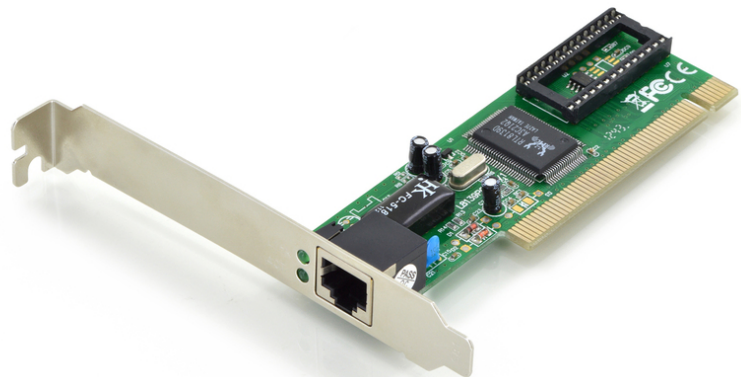

DIGITUS Fast Ethernet PCI network card

DN-1001J
EAN 4016032228677

Fast Ethernet PCI Card 32-bit, RTL8139D chipset

Fast Ethernet PCI Card, 32-bit, RTL8139D chipset

Turns your Desktop PC into a high-bandwidth workstation or a power server running at full-duplex speed

- Realtek chipset
- IEEE 802.3 and IEEE 802.3u compatible
- Supports 20/200 Mbps full duplex

- PCI Local Bus Rev.2.1 and 2.2 compatible
- Suitable for all typical network environments
- Supports Windows 10, 8, 7, Vista and XP