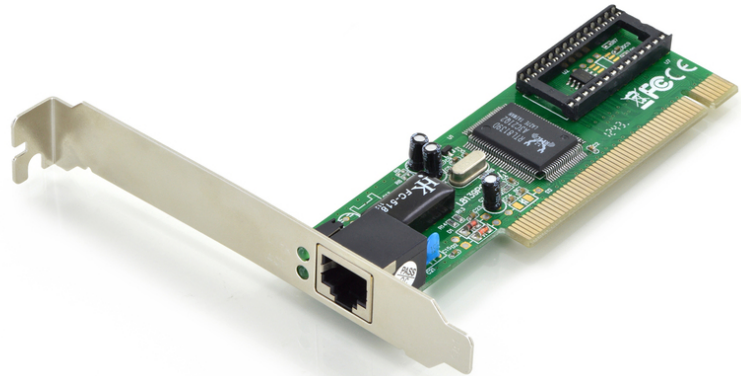

# DIGITUS Fast Ethernet PCI network card

DN-1001J  
 EAN 4016032228677

**Fast Ethernet PCI Card 32-bit, RTL8139D chipset**

Fast Ethernet PCI Card, 32-bit, RTL8139D chipset

**Turns your Desktop PC into a high-bandwidth workstation or a power server running at full-duplex speed**

- Realtek chipset
- IEEE 802.3 and IEEE 802.3u compatible
- Supports 20/200 Mbps full duplex

- PCI Local Bus Rev.2.1 and 2.2 compatible
- Suitable for all typical network environments
- Supports Windows 10, 8, 7, Vista and XP