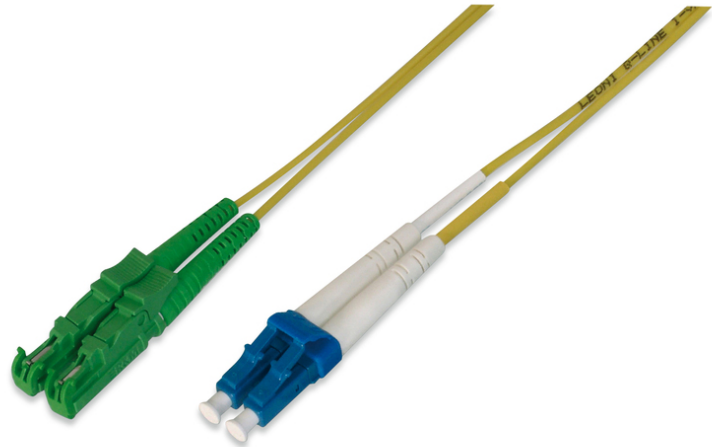

DIGITUS Fiber Optic Patch Cord, E2000 (8° APC) to LC (UPC), Singlemode

AL-9E2000LC-01-I
EAN 4016032204763

FO patch cord, duplex, E2000 (APC) to LC (UPC) R+M, SM OS2 09/125 μ, 1 m

DIGITUS® Professional offers a wide range of high quality fiber optic patch cables. Practically every request and every requirement is covered by the broad range of cable types. The product range includes OM1, OM2, OM3 and OS2 versions. DIGITUS® fiber optic installation cables guarantee the best performance and fail-safety. All cables are single packed a polybag with test report.

Cost reduction by verifiable quality and high performance.

- Duplex cable
- LSOH
- Connector with ceramic ferrule

- Single packed with test-report
- Single packed with test-report
- Assortment: Fiber Optic Patch Cables
- Boot: single-color
- Cable type: I-VH 2E9/125μ
- Color cable: yellow
- Connector 1: E2000 (APC)
- Connector 2: LC
- Fiber class: OS2
- Fiber diameter: 9/125μ
- Mode: Singlemode
- Packaging: Polybag
- Length: 1 m