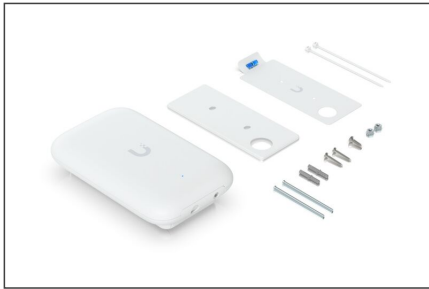

EU responsible person

EU based economic operator ensuring the product complies with the required regulations.

Discomp s.r.o
Dopravni 1218/2a
Plzen, Czech Republic
<https://www.discomp.cz/>
info@discomp.cz