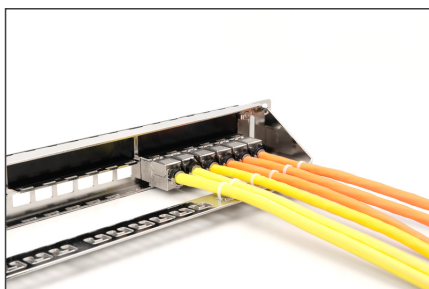

More images: