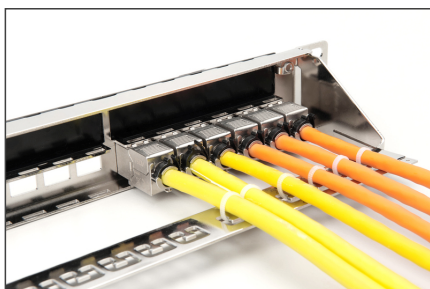

More images: