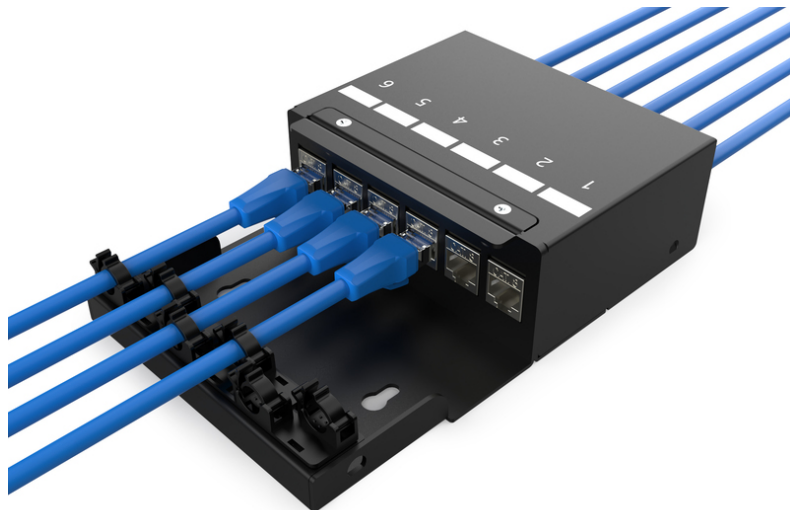

DIGITUS Consolidation point box, 6-port Keystone modules with intelligent cable manager

DN-93708-6
EAN 4016032497516

Consolidation Point Box, 6 ports Keystone modules with smart cable manager

Consolidation points (CP) are collection points for structured building cabling, especially in the commercial or industrial sector. These core elements of cabling systems are used in buildings and open-plan offices as connection or distribution points for workstations. The DIGITUS® consolidation point box is designed to accommodate 4 Keystone modules. The box can be used for wall mounting, in ceilings, underfloor or as a desktop version. With optional accessories (AN-25188), it can also be mounted on a top-hat rail. A cost-effective and flexible solution for a wide range of areas and applications.

Optimal solution to ensure flexible network cabling in the modern office environment (clean desk)

- CP box for 6 modules
- Mounting holes for UTP/STP keystones
- Separate earthing bolt
- Hinged cover with quick-release fastener for CP cable connections
- Cable openings on the front and rear with dust protection
- Material made from robust sheet steel
- Color: black powder-coated (similar to RAL9005)
- Protection class IP20
- Delivery without modules
- Dimensions: 135 x 203 x 54 (WxDxH)

Package contents

- 1 x consolidation point box, 6 ports Keystone modules

Logistics						
	Number (pcs)	Weight (kg)	Depth (cm)	Width (cm)	Height (cm)	cm ³
Packaging Unit Carton	10	8.30	28.00	26.00	21.00	15,288.00
Packaging Unit Inside	1	0.83	19.00	13.50	5.00	1,282.50
Packaging Unit Single	1	0.83	19.00	13.50	5.00	1,282.50
Net single without Packaging	1	0.00	0.00	0.00	0.00	0.00