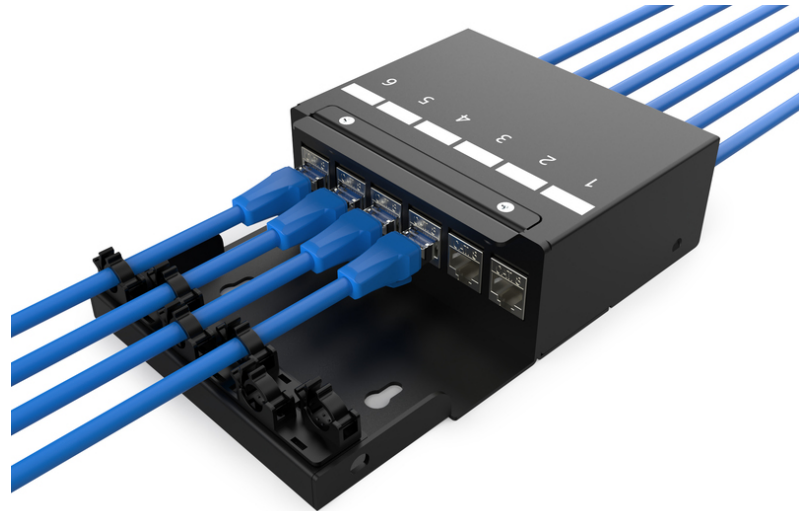

# DIGITUS Consolidation point box, 6-port Keystone modules with intelligent cable manager

DN-93708-6  
EAN 4016032497516

### Consolidation Point Box, 6 ports Keystone modules with smart cable manager

Consolidation points (CP) are collection points for structured building cabling, especially in the commercial or industrial sector. These core elements of cabling systems are used in buildings and open-plan offices as connection or distribution points for workstations. The DIGITUS® consolidation point box is designed to accommodate 4 Keystone modules. The box can be used for wall mounting, in ceilings, underfloor or as a desktop version. With optional accessories (AN-25188), it can also be mounted on a top-hat rail. A cost-effective and flexible solution for a wide range of areas and applications.

**Optimal solution to ensure flexible network cabling in the modern office environment (clean desk)**

- CP box for 6 modules
- Mounting holes for UTP/STP keystones
- Separate earthing bolt
- Hinged cover with quick-release fastener for CP cable connections
- Cable openings on the front and rear with dust protection
- Material made from robust sheet steel
- Color: black powder-coated (similar to RAL9005)
- Protection class IP20
- Delivery without modules
- Dimensions: 175 x 110 x 45 (WxDxH)