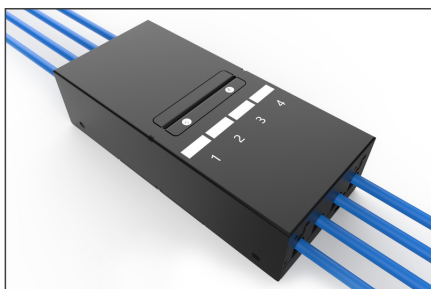

More images: