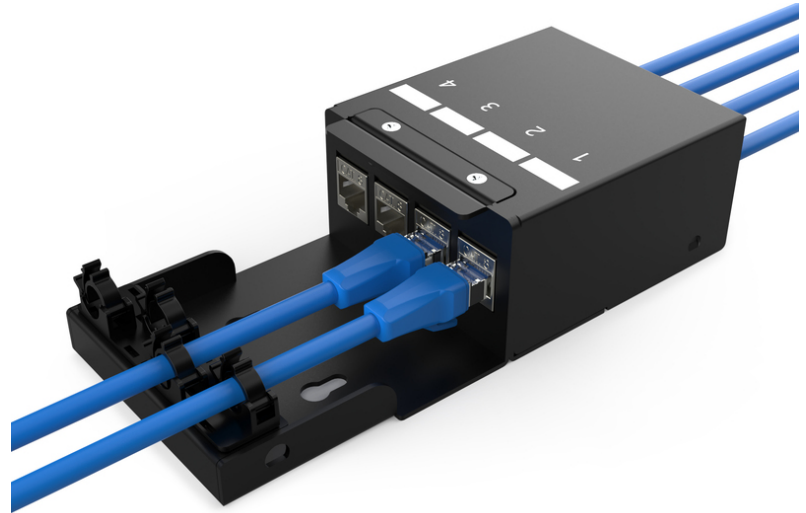

# DIGITUS

DN-93708-4  
 EAN 4016032497509

**Consolidation Point Box, 4 ports Keystone modules with smart cable manager**

Logistics						
	Number (pcs)	Weight (kg)	Depth (cm)	Width (cm)	Height (cm)	cm <sup>3</sup>
Packaging Unit Carton	20	12.50	39.50	21.00	27.00	22,396.50
Packaging Unit Inside	1	0.63	19.00	10.00	5.00	950.00
Packaging Unit Single	1	0.63	19.00	10.00	5.00	950.00
Net single without Packaging	1	0.00	0.00	0.00	0.00	0.00