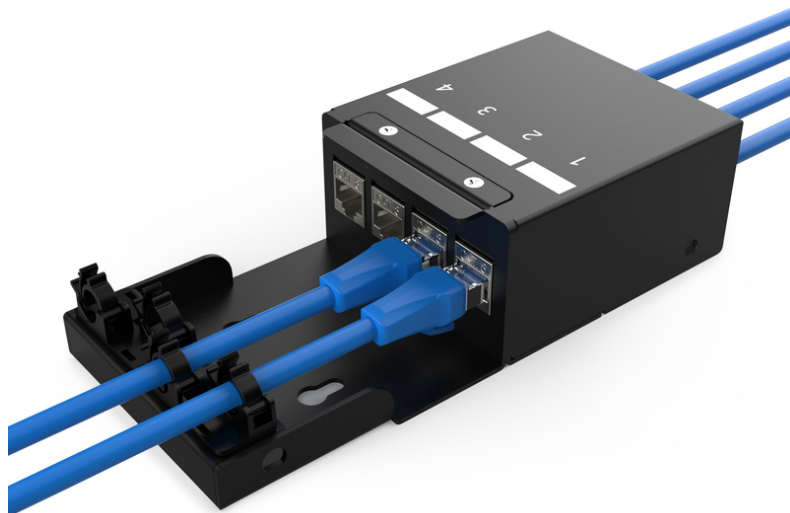

DIGITUS Consolidation point box, 4-port Keystone modules with intelligent cable manager

DN-93708-4
EAN 4016032497509

Consolidation Point Box, 4 ports Keystone modules with smart cable manager

Consolidation points (CP) are collection points for structured building cabling, especially in the commercial or industrial sector. These core elements of cabling systems are used in buildings and open-plan offices as connection or distribution points for workstations. The DIGITUS® consolidation point box is designed to accommodate 4 Keystone modules. The box can be used for wall mounting, in ceilings, underfloor or as a desktop version. With optional accessories (AN-25188), it can also be mounted on a top-hat rail. A cost-effective and flexible solution for a wide range of areas and applications.

Optimal solution to ensure flexible network cabling in the modern office environment (clean desk)

- CP box for 4 modules
- Mounting holes for UTP/STP keystones
- Separate earthing bolt
- Hinged cover with quick-release fastener for CP cable connections
- Cable openings on the front and rear with dust protection
- Material made from robust sheet steel
- Color: black powder-coated (similar to RAL9005)
- Protection class IP20
- Delivery without modules
- Dimensions: 175 x 77 x 45 (WxDxH)