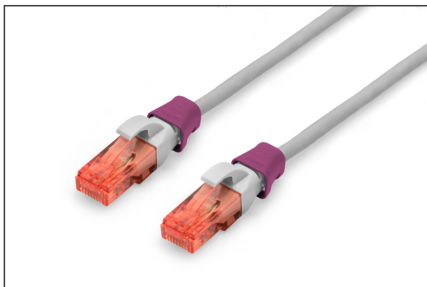

More images: