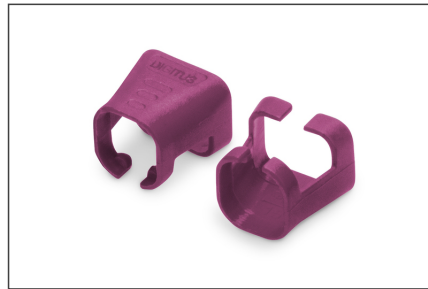

Safety notes

- Proteggere il prodotto dall'umidità
- Evitare la carica antistatica durante l'installazione del prodotto.
- Durante l'installazione, rispettare le specifiche del produttore del cavo grezzo.

EU responsible person

EU based economic operator ensuring the product complies with the required regulations.

ASSMANN Electronic GmbH
Auf dem Schüffel 3
Lüdenscheid, Germany
<https://www.assmann.com>
info@assmann.com