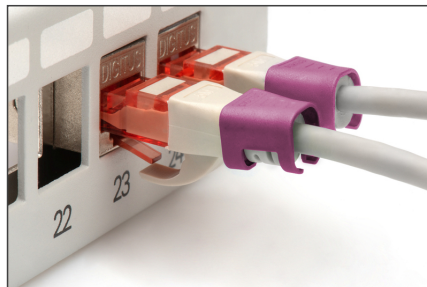

More images: