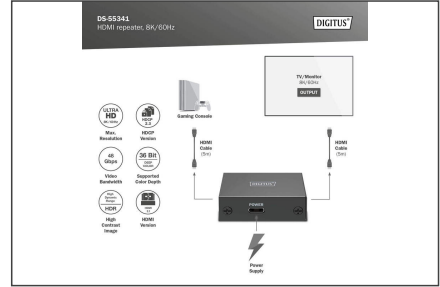

More images:

DS-55341
HDMI repeater, 8K/60Hz

	8K@60Hz	4K@60Hz	1080p@240Hz
Video Resolution	8K@60Hz	4K@60Hz	1080p@240Hz
Maximum Length	15 m / 50 ft	15 m / 50 ft	15 m / 50 ft
Maximum Individual	15 m / 50 ft	15 m / 50 ft	15 m / 50 ft
Cable Length	15 m / 50 ft	15 m / 50 ft	15 m / 50 ft