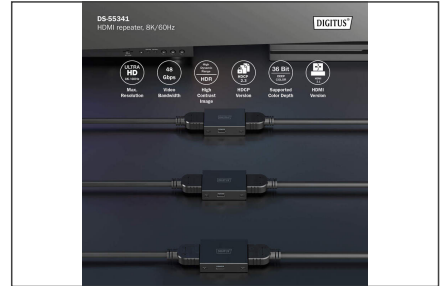

More images:

DS-55341
HDMI repeater, 8K/60Hz

	8K@60Hz	4K@60Hz	1080p@240Hz
Video Resolution	8K@60Hz	4K@60Hz	1080p@240Hz
Maximum Length	15 m / 50 ft	15 m / 50 ft	15 m / 50 ft
Maximum Individual	15 m / 50 ft	15 m / 50 ft	15 m / 50 ft
Cable Length	15 m / 50 ft	15 m / 50 ft	15 m / 50 ft