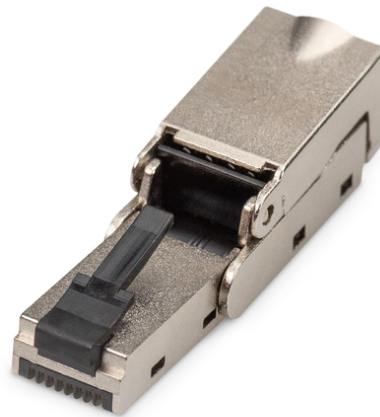

DIGITUS CAT 6A Field Termination Plug bendable , STP with dust cap, bend relief

DN-93636
 EAN 4016032495253

CAT 6A field assembly, shielded, Bendable AWG 27/7 to 22/1, solid and stranded wire

The DIGITUS® CAT 6A (bendable) RJ45-plug for field assembling is a modern and high quality plug, characterized not only by the simple application, but standing the field assembler every time reliably and quickly at his side. The rapid assembly in only 60 seconds without special tools, as well as the high flexibility, makes it to the perfect choice at any locations. It is suitable for all networks of voice up to 10 Gigabit Ethernet. Satisfied customers, because of fast and cost-saving installation, repairs and maintenance, are the logical consequence of this innovative RJ45 plug. Why complicate things when it can be so easy? See for yourself!

- Preassembled protection cap
- Robust zinc diecast housing
- Bendable
- 360° cable screen connection for enhanced EMI protection
- Can be assembled in 60 seconds without any special tools
- Optimised for the field, including demanding applications
- Secure transmission even with outside interference
- Ideal for network repairs, special length and extensions

- Cross sections AWG 27/7-22/7, AWG 24/1-22/1
- Insulation: 0.85 - 1.6 mm
- Cable diameter: 5.0-9.0 mm
- Dimensions (W x H x D): 12.5 x 13.0 x 45.0 mm
- Weight: 78 g
- --Climatic Characteristics:
- Operating temperature: -40 °C to +80 °C
- --Electrical Characteristics:
- Current carrying capacity at 50°C: 1 A
- PoE+ acc to IEEE 802.3at: Adequate for Power over Ethernet+
- --Standards:
- Gigabit Ethernet acc. to IEEE 802.3
- 10 Gigabit Ethernet acc. to IEEE 802.3an: Adequate for 10 Gigabit Ethernet