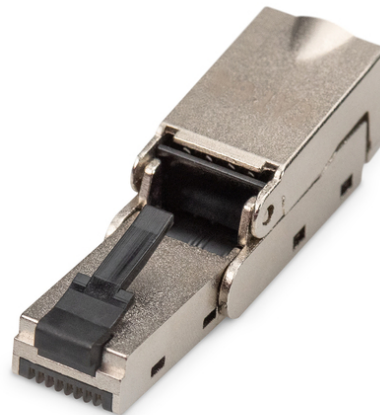

# DIGITUS CAT 6A Field Termination Plug bendable , STP with dust cap, bend relief

DN-93636  
EAN 4016032495253

### CAT 6A field assembly, shielded, Bendable AWG 27/7 to 22/1, solid and stranded wire

The DIGITUS® CAT 6A (bendable) RJ45-plug for field assembling is a modern and high quality plug, characterized not only by the simple application, but standing the field assembler every time reliably and quickly at his side. The rapid assembly in only 60 seconds without special tools, as well as the high flexibility, makes it to the perfect choice at any locations. It is suitable for all networks of voice up to 10 Gigabit Ethernet. Satisfied customers, because of fast and cost-saving installation, repairs and maintenance, are the logical consequence of this innovative RJ45 plug. Why complicate things when it can be so easy? See for yourself!

- Preassembled protection cap
- Robust zinc diecast housing
- Bendable
- 360° cable screen connection for enhanced EMI protection
- Can be assembled in 60 seconds without any special tools
- Optimised for the field, including demanding applications
- Secure transmission even with outside interference
- Ideal for network repairs, special length and extensions

- Cross sections AWG 27/7-22/7, AWG 24/1-22/1
- Insulation: 0.85 - 1.6 mm
- Cable diameter: 5.0-9.0 mm
- Dimensions (W x H x D): 12.5 x 13.0 x 45.0 mm
- Weight: 78 g
- --Climatic Characteristics:
- Operating temperature: -40 °C to +80 °C
- --Electrical Characteristics:
- Current carrying capacity at 50°C: 1 A
- PoE+ acc to IEEE 802.3at: Adequate for Power over Ethernet+
- --Standards:
- Gigabit Ethernet acc. to IEEE 802.3
- 10 Gigabit Ethernet acc. to IEEE 802.3an: Adequate for 10 Gigabit Ethernet