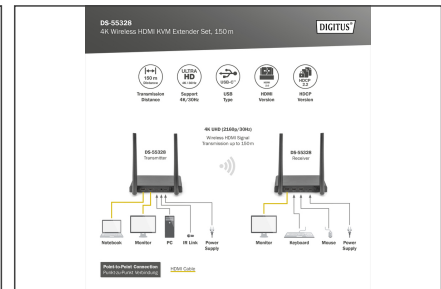

Logistics						
	Number (pcs)	Weight (kg)	Depth (cm)	Width (cm)	Height (cm)	cm³
Packaging Unit Carton	10	11.60	30.50	52.00	25.30	40,125.80
Packaging Unit Inside	1	1.16	0.00	0.00	0.00	0.00
Packaging Unit Single	1	1.16	23.30	25.00	5.70	3,320.25
Net single without Packaging	1	0.33	7.90	15.40	2.20	0.00

More images:

Safety notes

- Please read these instructions carefully before using the appliance and keep them for future reference.
- For indoor use only.
- Do not use the device in a damp environment or near water.
- Do not expose the product to extremely high or low temperatures, strong light sources or direct sunlight.
- This product is not a toy. Keep it out of the reach of children.
- Do not connect the adapter to the mains until you have made sure that the mains voltage corresponds to the value specified on the rating plate.
- Never connect the power supply unit if it is damaged. In such cases, please contact your supplier.
- Disconnect the AC/DC mains adapter from the power supply if the appliance is not to be used for a longer period of time.
- Never open the product: The appliance may contain parts with lethal voltage. Repairs or maintenance should only be carried out by qualified personnel.
- Improper use, modifications or repairs carried out by the user will invalidate all warranties.
- - We accept no product responsibility for improper or non-intended use of the product.

EU responsible person

EU based economic operator ensuring the product complies with the required regulations.
ASSMANN Electronic GmbH
Auf dem Schüffel 3
Lüdenscheid, Germany
<https://www.assmann.com>