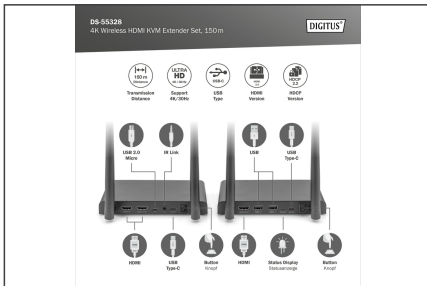

Logistics						
	Number (pcs)	Weight (kg)	Depth (cm)	Width (cm)	Height (cm)	cm³
Packaging Unit Carton	10	11.60	30.50	52.00	25.30	40,125.80
Packaging Unit Inside	1	1.16	0.00	0.00	0.00	0.00
Packaging Unit Single	1	1.16	23.30	25.00	5.70	3,320.25
Net single without Packaging	1	0.33	7.90	15.40	2.20	0.00

More images:

Safety notes

- Please read these instructions carefully before using the appliance and keep them for future reference.
- For indoor use only.
- Do not use the device in a damp environment or near water.
- Do not expose the product to extremely high or low temperatures, strong light sources or direct sunlight.
- This product is not a toy. Keep it out of the reach of children.
- Do not connect the adapter to the mains until you have made sure that the mains voltage corresponds to the value specified on the rating plate.
- Never connect the power supply unit if it is damaged. In such cases, please contact your supplier.
- Disconnect the AC/DC mains adapter from the power supply if the appliance is not to be used for a longer period of time.
- Never open the product: The appliance may contain parts with lethal voltage. Repairs or maintenance should only be carried out by qualified personnel.
- Improper use, modifications or repairs carried out by the user will invalidate all warranties.
- - We accept no product responsibility for improper or non-intended use of the product.

EU responsible person

EU based economic operator ensuring the product complies with the required regulations.
ASSMANN Electronic GmbH
Auf dem Schüffel 3
Lüdenscheid, Germany
<https://www.assmann.com>