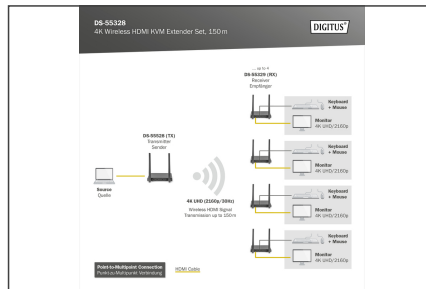

Logistics						
	Number (pcs)	Weight (kg)	Depth (cm)	Width (cm)	Height (cm)	cm³
Packaging Unit Carton	10	11.60	30.50	52.00	25.30	40,125.80
Packaging Unit Inside	1	1.16	0.00	0.00	0.00	0.00
Packaging Unit Single	1	1.16	23.30	25.00	5.70	3,320.25
Net single without Packaging	1	0.33	7.90	15.40	2.20	0.00

More images:

Safety notes

- Please read these instructions carefully before using the appliance and keep them for future reference.
- For indoor use only.
- Do not use the device in a damp environment or near water.
- Do not expose the product to extremely high or low temperatures, strong light sources or direct sunlight.
- This product is not a toy. Keep it out of the reach of children.
- Do not connect the adapter to the mains until you have made sure that the mains voltage corresponds to the value specified on the rating plate.
- Never connect the power supply unit if it is damaged. In such cases, please contact your supplier.
- Disconnect the AC/DC mains adapter from the power supply if the appliance is not to be used for a longer period of time.
- Never open the product: The appliance may contain parts with lethal voltage. Repairs or maintenance should only be carried out by qualified personnel.
- Improper use, modifications or repairs carried out by the user will invalidate all warranties.
- - We accept no product responsibility for improper or non-intended use of the product.

EU responsible person

EU based economic operator ensuring the product complies with the required regulations.
ASSMANN Electronic GmbH
Auf dem Schüffel 3
Lüdenscheid, Germany
<https://www.assmann.com>