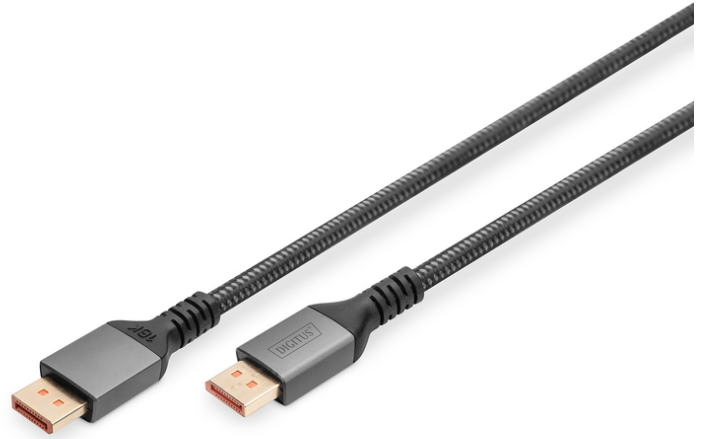

# DIGITUS 16K DisplayPort Connection Cable, Version 2.1, 1m, 80G, black

DB-340111-010-S  
EAN 4016032491187

**Premium DisplayPort Connection Cable, Type DP M/M, 1.0m, Alu Housing, UHD 16K, DP 2.1, bl**

With the cable standard 2.1, the DisplayPort cable supports the latest technology and all current requirements – from the transmission of high-resolution UHD 16K content to the support of HDCP and DPCP encryption. HDCP version 2.2 ensures secure transmission of content and protects your media against unauthorized access. Mirror your notebook desktop onto a large monitor or expand your desktop with an additional display using DisplayPort. High-speed data transfer of up to 80 Gbps is possible with this high-quality cable, no judder even during the most demanding graphics applications or games. Not only does this cable support impressive resolutions such as 16K @ 60 Hz, 8K @ 120 Hz, it also enables additional formats including 4K @240 Hz, 2K @ 240 Hz. Versatility is the key here, which makes it ideal for a variety of devices and display configurations. Gold-plated contacts and double shielding of the cable ensure maximum conductivity and interference-free transmission.

**Supported video formats: 16K @ 60 Hz, 8K @ 120 Hz, 4K @240 Hz, 2K @ 240 Hz**

- Signal transmission rate up to 80Gbps

- Screen resolution up to 16K/60Hz
- Supported resolutions: 16K @ 60 Hz, 8K @ 120 Hz, 4K @240 Hz, 2K @ 240 Hz
- Supports Dynamic HDR 4:4:4 / HDR 10 and 3D
- HDCP version: 2.2
- AWG: 30
- Downwards compatible with DP standards 2.0, 1.4, 1.3 and 1.2
- UHBR20
- AWG: 30
- Color cable: black
- Connector 1: DP, plug
- Connector 2: DP, plug
- Connector surface: gold-plated
- DisplayPort standard: DisplayPort 2.1
- Ferrite filter: none
- HDTV Standard: Ultra HD 8K
- Hoods: Aluminum
- Length: 1 m
- AOC - Active Optical Cable: no
- Shielding: Double shielding