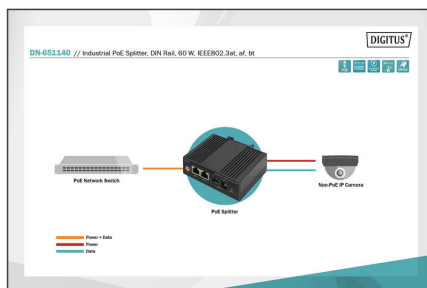

Safety notes

- This product is intended for indoor use only.
- Read all instructions and follow all warnings and instructions on the device.
- Do not place this appliance on an unstable surface (such as a trolley, stand, table, etc.).
- Do not use this appliance near water.
- Do not place this appliance near or above a radiator.
- The housing is equipped with openings for heat dissipation and ventilation. To prevent overheating during operation, the ventilation openings must not be blocked or covered.
- Do not place the appliance on a soft surface (e.g. bed, sofa, blanket, etc.). This will block the ventilation.
- The appliance must not be installed in a closed environment if adequate ventilation is not guaranteed.
- Do not spray any liquids onto the appliance.
- Disconnect the mains plug before cleaning. Do not use any liquid or foam cleaners.
- Clean the appliance with a damp cloth.
- Connect the device according to the power supply on the rating plate.
- To prevent damage to the appliance, it is important that all appliances are properly earthed.
- Do not place any objects on the power cable and lay it in such a way as to avoid tripping hazards.
- Use a surge protector, a regulator or an uninterruptible power supply (UPS) to protect your system from sudden, temporary and reduced power.
- Secure the system cable and mains cable properly and ensure that no objects are pressing on the cable.
- Do not insert any objects into the appliance through the openings in the housing. There is a risk of a short circuit, which can lead to fire or electric shock.
- Do not attempt to repair the appliance yourself. Always contact an authorized customer service centre.
- If any of the following conditions occur, unplug the appliance and send it to an authorized service centre for repair
- The mains cable, power supply unit or plug for the power supply is damaged or worn;
- Liquid has penetrated the appliance;
- The device has been exposed to rain or water;
- The device has been dropped or the housing has been damaged;
- The function of the device has obviously changed;
- The appliance cannot be operated as described in the operating instructions.

EU responsible person

EU based economic operator ensuring the product complies with the required regulations.

ASSMANN Electronic GmbH
Auf dem Schüffel 3
Lüdenscheid, Germany
<https://www.assmann.com>
info@assmann.com