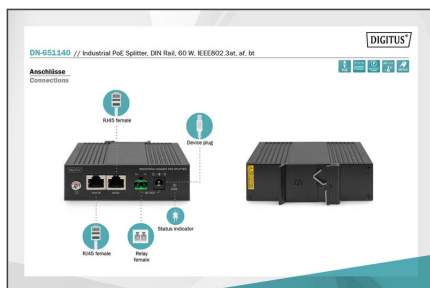

Safety notes

- This product is intended for indoor use only.
- Read all instructions and follow all warnings and instructions on the device.
- Do not place this appliance on an unstable surface (such as a trolley, stand, table, etc.).
- Do not use this appliance near water.
- Do not place this appliance near or above a radiator.
- The housing is equipped with openings for heat dissipation and ventilation. To prevent overheating during operation, the ventilation openings must not be blocked or covered.
- Do not place the appliance on a soft surface (e.g. bed, sofa, blanket, etc.). This will block the ventilation.
- The appliance must not be installed in a closed environment if adequate ventilation is not guaranteed.
- Do not spray any liquids onto the appliance.
- Disconnect the mains plug before cleaning. Do not use any liquid or foam cleaners.
- Clean the appliance with a damp cloth.
- Connect the device according to the power supply on the rating plate.
- To prevent damage to the appliance, it is important that all appliances are properly earthed.
- Do not place any objects on the power cable and lay it in such a way as to avoid tripping hazards.
- Use a surge protector, a regulator or an uninterruptible power supply (UPS) to protect your system from sudden, temporary and reduced power.
- Secure the system cable and mains cable properly and ensure that no objects are pressing on the cable.
- Do not insert any objects into the appliance through the openings in the housing. There is a risk of a short circuit, which can lead to fire or electric shock.
- Do not attempt to repair the appliance yourself. Always contact an authorized customer service centre.
- If any of the following conditions occur, unplug the appliance and send it to an authorized service centre for repair
- The mains cable, power supply unit or plug for the power supply is damaged or worn;
- Liquid has penetrated the appliance;
- The device has been exposed to rain or water;
- The device has been dropped or the housing has been damaged;
- The function of the device has obviously changed;
- The appliance cannot be operated as described in the operating instructions.

EU responsible person

EU based economic operator ensuring the product complies with the required regulations.

ASSMANN Electronic GmbH
Auf dem Schüffel 3
Lüdenscheid, Germany
<https://www.assmann.com>
info@assmann.com