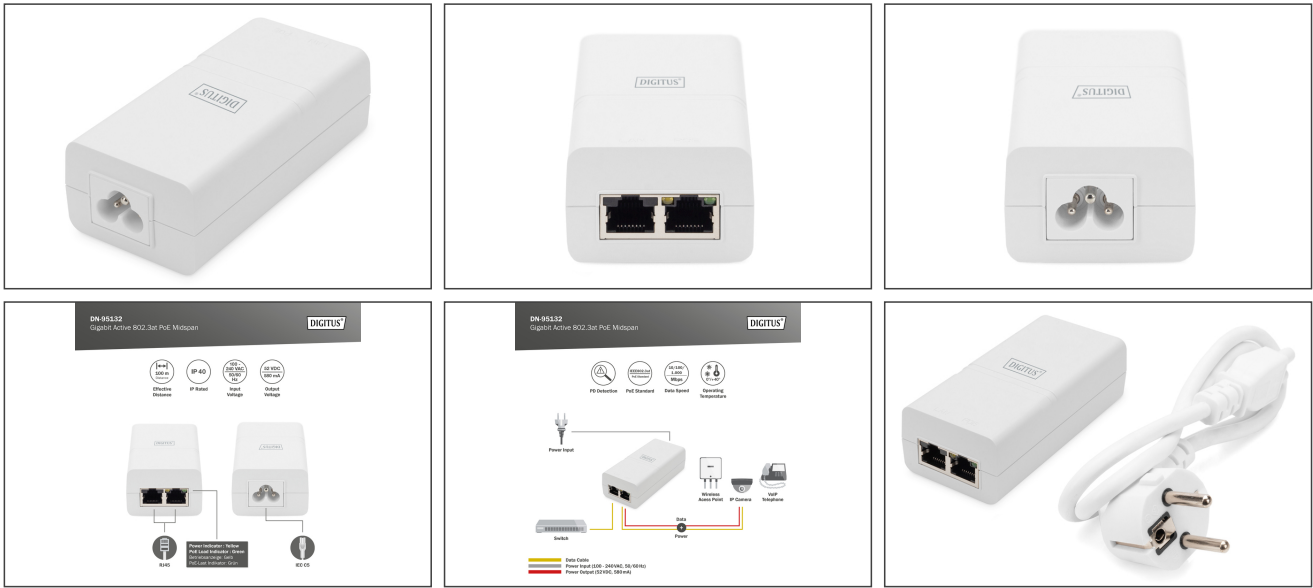

More images:

Safety notes

- This product is intended for indoor use only.
- Read all instructions and follow all warnings and instructions on the device.
- Do not place this appliance on an unstable surface (such as a trolley, stand, table, etc.).
- Do not use this appliance near water.
- Do not place this appliance near or above a radiator.
- The housing is equipped with openings for heat dissipation and ventilation. To prevent overheating during operation, the ventilation openings must not be blocked or covered.
- Do not place the appliance on a soft surface (e.g. bed, sofa, blanket, etc.). This will block the ventilation.
- The appliance must not be installed in a closed environment if adequate ventilation is not guaranteed.
- Do not spray any liquids onto the appliance.
- Disconnect the mains plug before cleaning. Do not use any liquid or foam cleaners.
- Clean the appliance with a damp cloth.
- Connect the device according to the power supply on the rating plate.
- To prevent damage to the appliance, it is important that all appliances are properly earthed.
- Do not place any objects on the power cable and lay it in such a way as to avoid tripping hazards.
- Use a surge protector, a regulator or an uninterruptible power supply (UPS) to protect your system from sudden, temporary and reduced power.
- Secure the system cable and mains cable properly and ensure that no objects are pressing on the cable.
- Do not insert any objects into the appliance through the openings in the housing. There is a risk of a short circuit, which can lead to fire or electric shock.
- Do not attempt to repair the appliance yourself. Always contact an authorized customer service centre.
- If any of the following conditions occur, unplug the appliance and return it to an authorized service centre for repair
- The mains cable, power supply unit or plug for the power supply is damaged or worn;
- Liquid has penetrated the appliance;
- The device has been exposed to rain or water;
- The device has been dropped or the housing has been damaged;
- The function of the device has obviously changed;
- The appliance cannot be operated as described in the operating instructions.

EU responsible person

EU based economic operator ensuring the product complies with the required regulations.

ASSMANN Electronic GmbH
Auf dem Schüffel 3
Lüdenscheid, Germany
<https://www.assmann.com>
info@assmann.com