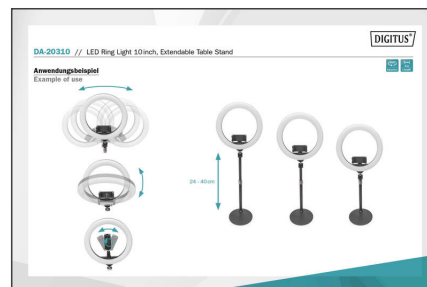

More images: