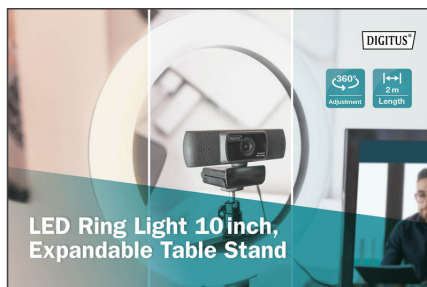

More images: