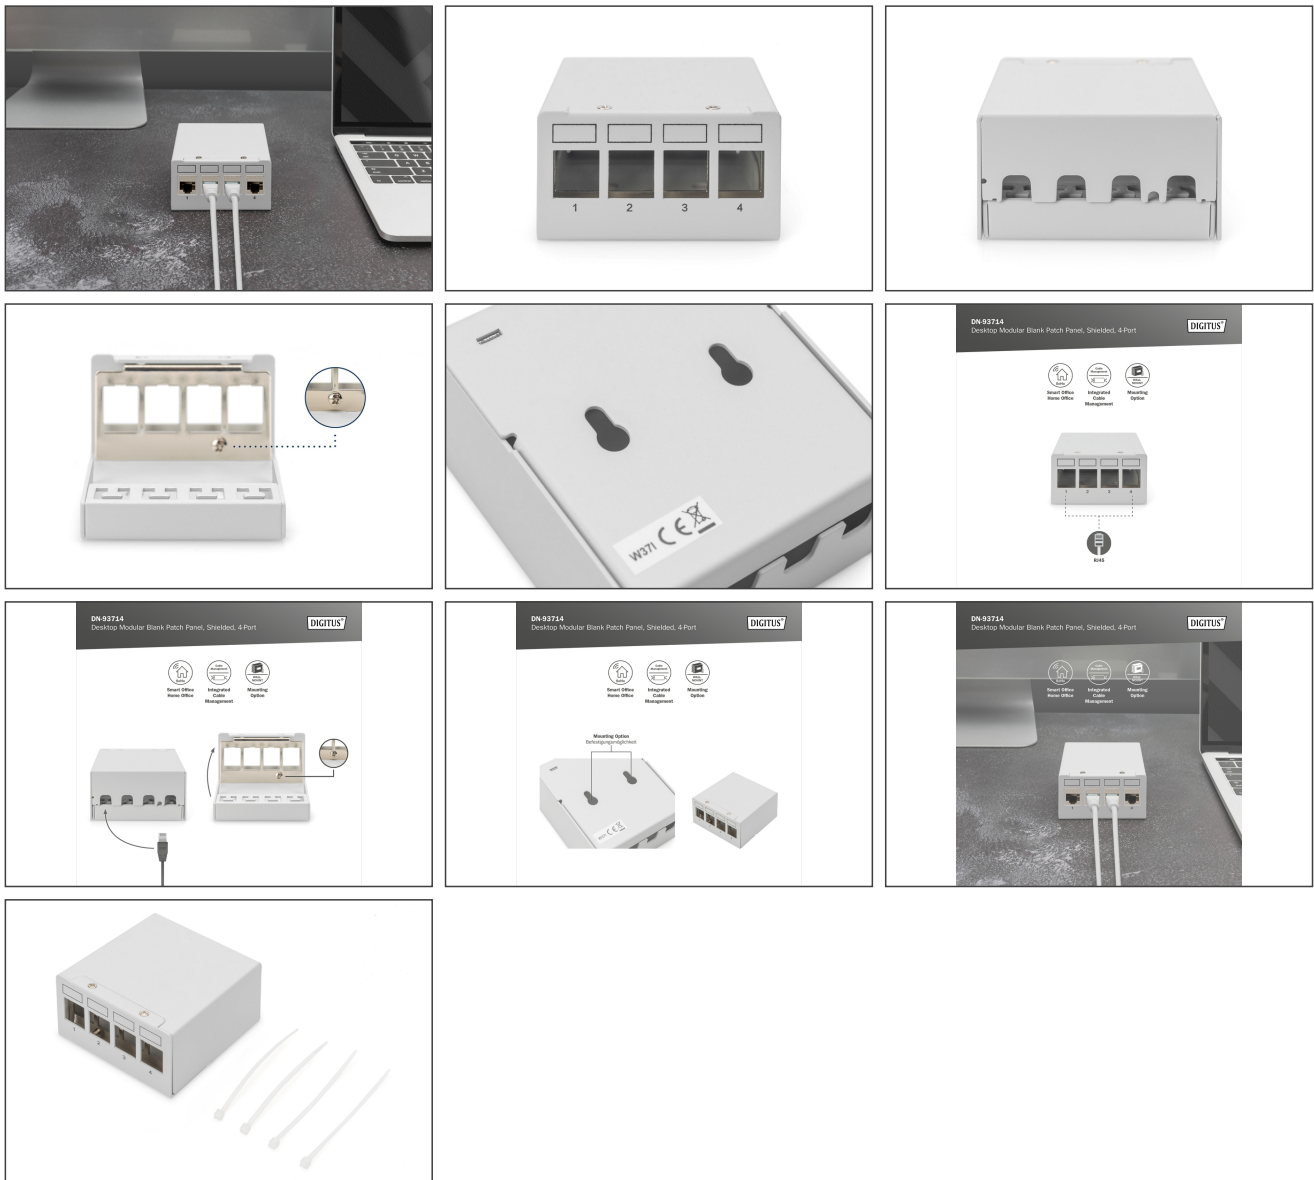

More images:

Safety notes

- Avoid antistatic charging when installing the product

EU responsible person

EU based economic operator ensuring the product complies with the required regulations.

ASSMANN Electronic GmbH
Auf dem Schüffel 3
Lüdenscheid, Germany
<https://www.assmann.com>
info@assmann.com