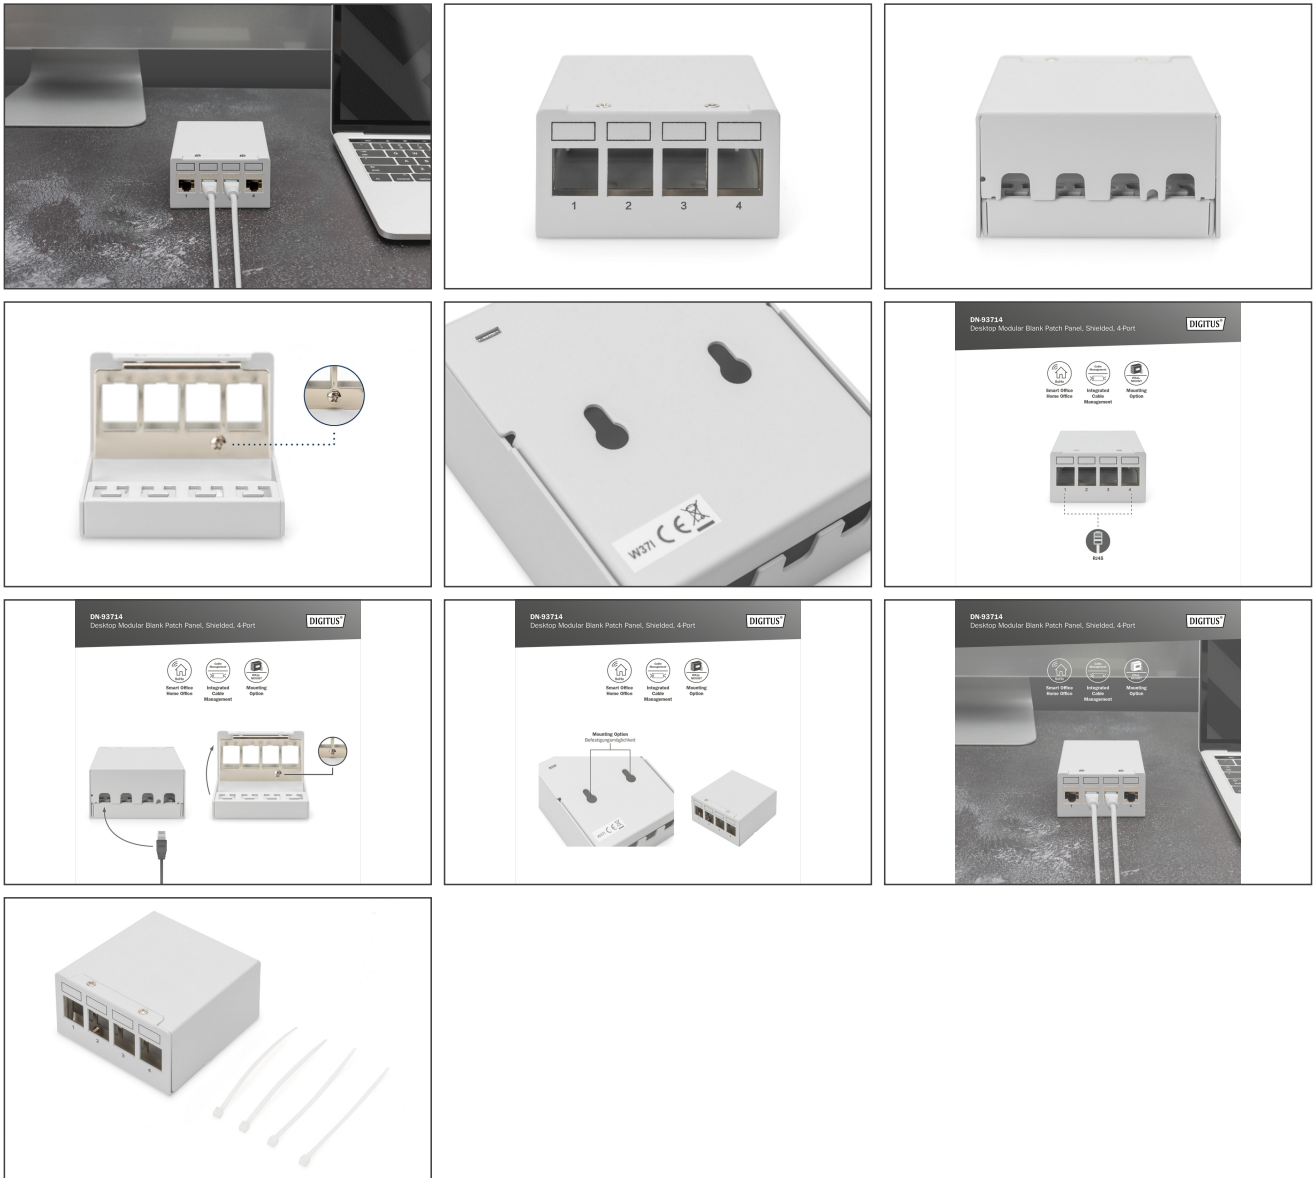

More images:

Safety notes

- Avoid antistatic charging when installing the product

EU responsible person

EU based economic operator ensuring the product complies with the required regulations.

ASSMANN Electronic GmbH
Auf dem Schüffel 3
Lüdenscheid, Germany
<https://www.assmann.com>
info@assmann.com