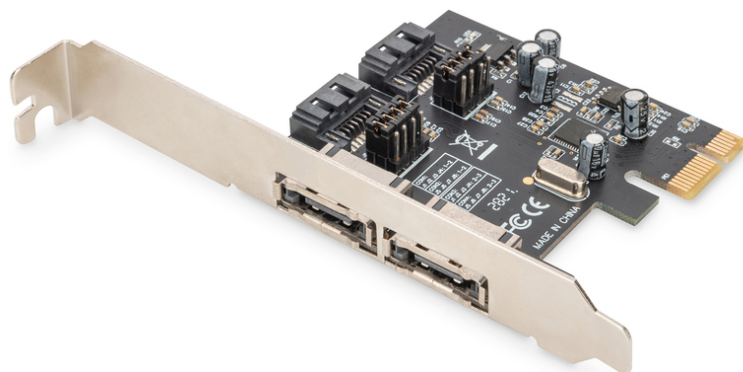

DIGITUS SATA III PCI Express Card, 2-port

DS-30105
EAN 4016032484967

SATAIII PCIexpress Add-On card int:4xSATA/ex:2xeSATA,wählbar, ASM1061

The Digitus PCI Express SATA Card expands the PC with 2 internal or 2 external SATA ports. Various devices can be connected to this card, such as SSDs, hard disks, DVD drives and more. This card enables the use of the latest and fastest hard disks with 6 GB/s and also offers backwards compatibility with older SATA drives with 1.5 GB/s or 3 GB/s. In addition, PCI Express 2.0 doubles the range of the existing PCI express bus for a faster data transmission rate. Each PCI Express 2.0 lane offers a capacity of up to 500 MB/s.

The quick and easy way to equip your PC for serial ATA speeds.

- 2-Port SATA 6.0 GB/s

- 2-Port SATA 6.0 GB/s
- 1 x PCI Express Rev. 2.0
- Four independent serial ATA channels for simultaneous connection of one serial ATA device on each channel
- Supports Native Command Queuing (NCQ)
- Supports ECRC and Advanced Error Reporting
- Supports: Windows XP /Vista /Server 2003 /Server 2008, Windows 7, Windows 8, Windows 8.1, Windows 10 (32 / 64bit), Linux