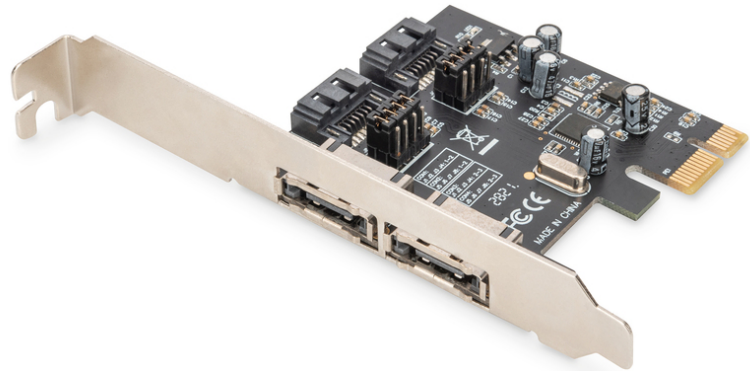

DIGITUS SATA III PCI Express Card, 2-port

DS-30105
EAN 4016032484967

SATAIII PCIeexpress Add-On card int:4xSATA/ex:2xeSATA,wählbar, ASM1061

The Digitus PCI Express SATA Card expands the PC with 2 internal or 2 external SATA ports. Various devices can be connected to this card, such as SSDs, hard disks, DVD drives and more. This card enables the use of the latest and fastest hard disks with 6 GB/s and also offers backwards compatibility with older SATA drives with 1.5 GB/s or 3 GB/s. In addition, PCI Express 2.0 doubles the range of the existing PCI express bus for a faster data transmission rate. Each PCI Express 2.0 lane offers a capacity of up to 500 MB/s.

The quick and easy way to equip your PC for serial ATA speeds.

- 2-Port SATA 6.0 GB/s

- 2-Port SATA 6.0 GB/s
- 1 x PCI Express Rev. 2.0
- Four independent serial ATA channels for simultaneous connection of one serial ATA device on each channel
- Supports Native Command Queuing (NCQ)
- Supports ECRC and Advanced Error Reporting
- Supports: Windows XP /Vista /Server 2003 /Server 2008, Windows 7, Windows 8, Windows 8.1, Windows 10 (32 / 64bit), Linux

Package contents

- PCI Express Card
- Low-profile bracket
- QIG

Logistics						
	Number (pcs)	Weight (kg)	Depth (cm)	Width (cm)	Height (cm)	cm ³
Packaging Unit Carton	40	5.60	30.50	37.50	28.50	32,596.90
Packaging Unit Inside	1	0.14	0.00	0.00	0.00	0.00
Packaging Unit Single	1	0.14	3.00	14.00	15.50	651.00
Net single without Packaging	1	0.04	1.80	6.60	12.00	0.00