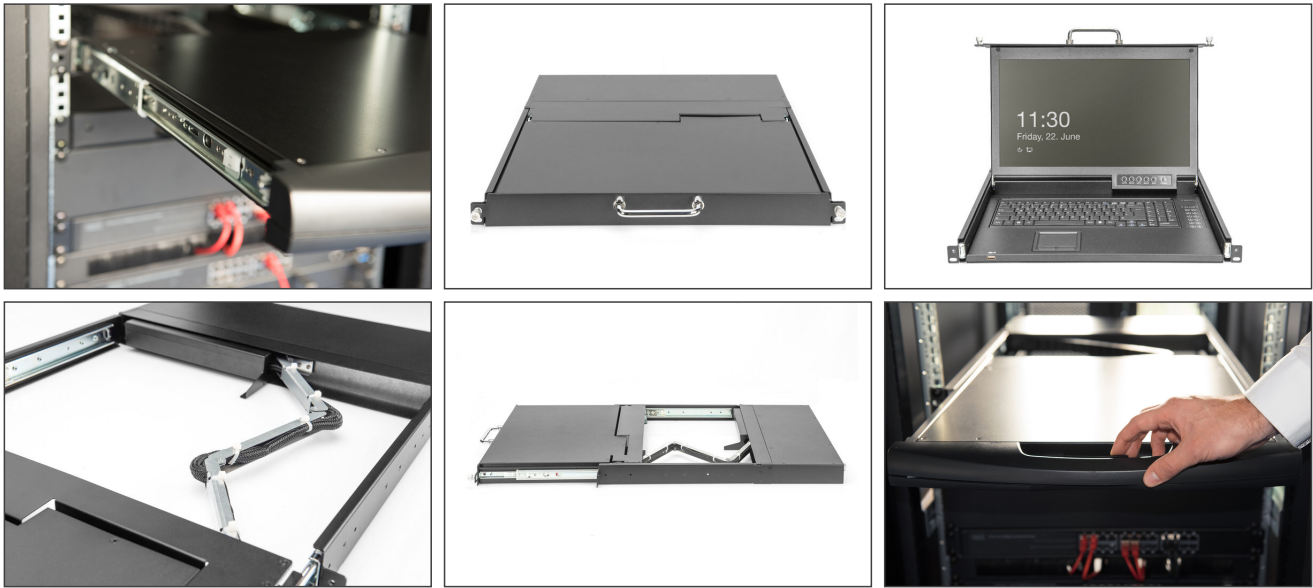

More images:

Safety notes

- This product is intended for indoor use only.
- Read all instructions.
- Follow all warnings and instructions on the device.
- Do not place this appliance on an unstable surface (such as a trolley, stand, table, etc.).
- If this appliance falls, it can cause serious damage.
- Do not use this appliance near water.
- Do not place this appliance near or above a radiator.
- The housing is equipped with openings for heat dissipation and ventilation. To prevent overheating during operation, the ventilation openings must not be blocked or covered.
- Do not place the appliance on a soft surface (e.g. bed, sofa, blanket, etc.). This will block the ventilation.
- The appliance must not be installed in a closed environment if adequate ventilation is not guaranteed.
- Do not spray any liquids onto the appliance.
- Disconnect the mains plug before cleaning. Do not use any liquid or foam cleaners.
- Clean the appliance with a damp cloth.
- Connect the device according to the power supply on the rating plate.
- This device is designed for the IT distribution system with 100 V - 230 V voltage.
- To prevent damage to the appliance, it is important that all appliances are properly earthed.
- Do not place any objects on the power cable and lay it in such a way as to avoid tripping hazards.
- If an extension cable is used for the appliance, make sure that the total capacity of all products using the cable does not exceed the current load.
- Ensure that the total current of all products connected to the socket does not exceed 15 A.
- Use a surge protector, a regulator or an uninterruptible power supply (UPS) to protect your system from sudden, temporary and reduced power.
- Secure the system cable and mains cable properly and ensure that no objects are pressing on the cable.
- Do not insert any objects into the appliance through the openings in the housing. There is a risk of a short circuit, which can lead to fire or electric shock.
- Do not attempt to repair the appliance yourself. Always contact an authorized customer service centre.
- If any of the following conditions occur, unplug the appliance and send it to an authorized service centre for repair
  - The mains cable or plug is damaged or worn;
  - Liquid has penetrated the appliance;
  - The device has been exposed to rain or water;
  - The device has been dropped or the housing has been damaged;
  - The function of the device has obviously changed;
- The appliance cannot be operated as described in the operating instructions.

EU responsible person

EU based economic operator ensuring the product complies with the required regulations.

ASSMANN Electronic GmbH
Auf dem Schüffel 3
Lüdenscheid, Germany
<https://www.assmann.com>
info@assmann.com