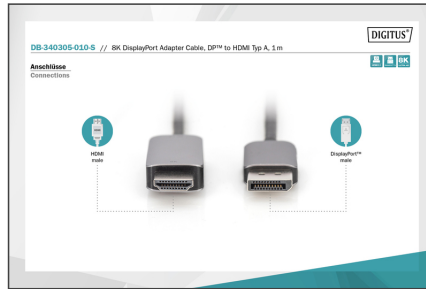

More images:

Safety notes

- When plugging and unplugging the cable, only grasp the plug and do not pull directly on the cable.
- Cables must not be kinked sharply or bent at tight angles, as this can damage the inner wires and lead to failures.
- Make sure that the cables are not under tensile load, as this can damage the insulation and the wires inside the cable.
- Ensure that cables are not laid in areas where they can be easily damaged mechanically.
- Cables should not be used in environments with extremely high or very low temperatures. Observe the product information on the maximum operating temperature of the cable
- Check cables regularly for visible damage such as cracks, kinks or signs of wear. Defective cables should be replaced immediately to avoid failures, short circuits or even electric shocks.

EU responsible person

EU based economic operator ensuring the product complies with the required regulations.

ASSMANN Electronic GmbH
Auf dem Schüffel 3
Lüdenscheid, Germany
<https://www.assmann.com>
info@assmann.com