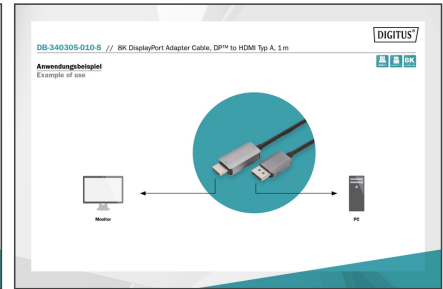

More images:

Safety notes

- When plugging and unplugging the cable, only grasp the plug and do not pull directly on the cable.
- Cables must not be kinked sharply or bent at tight angles, as this can damage the inner wires and lead to failures.
- Make sure that the cables are not under tensile load, as this can damage the insulation and the wires inside the cable.
- Ensure that cables are not laid in areas where they can be easily damaged mechanically.
- Cables should not be used in environments with extremely high or very low temperatures. Observe the product information on the maximum operating temperature of the cable
- Check cables regularly for visible damage such as cracks, kinks or signs of wear. Defective cables should be replaced immediately to avoid failures, short circuits or even electric shocks.

EU responsible person

EU based economic operator ensuring the product complies with the required regulations.

ASSMANN Electronic GmbH
Auf dem Schüffel 3
Lüdenscheid, Germany
<https://www.assmann.com>
info@assmann.com