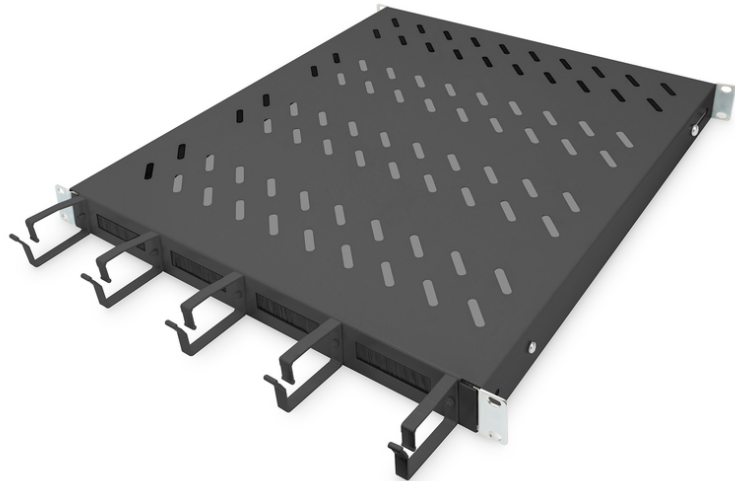

DIGITUS Shelf with cable management

DN-97683
EAN 4016032483502

1U fixed shelf for 800 mm depth cabinets incl. cable management, black

The shelves for fixed installation can be easily installed on the four 483 mm (19") profile rails of your 483 mm (19") network or server cabinet. Thanks to the stable, perforated plate with a load capacity of up to 120 kg, these are the optimal carrying surface for components that cannot be installed in 483 mm (19") systems. The combination with integrated cable management brackets and feedthroughs enables an optimized cable management concept for a wide variety of application scenarios.

- for fixed mounting on the four 483 mm (19") profile rails
- sturdy, perforated steel sheet

- Cable opening: 17 x 65 mm
- Cable management bracket: 67 mm
- Color: black, RAL 9005
- Load capacity: 120 kg
- Mounting type: Fixed mounting
- Units: 1
- Inch form factor (IEC 60297): 482.6 mm (19")
- Suitable cabinet depth: 800 mm

Package contents

- 1x Shelf
- 1 x Fastening material

Logistics						
	Number (pcs)	Weight (kg)	Depth (cm)	Width (cm)	Height (cm)	cm ³
Packaging Unit Carton	9	27.00	59.50	50.00	51.50	153,212.00
Packaging Unit Inside	1	3.00	62.50	45.50	5.00	14,218.80
Packaging Unit Single	1	3.00	62.50	45.50	5.00	14,218.80
Net single without Packaging	1	3.06	56.00	44.50	4.50	0.00