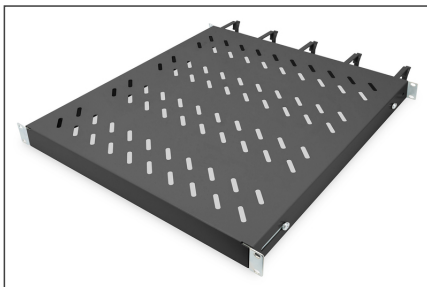

More images: