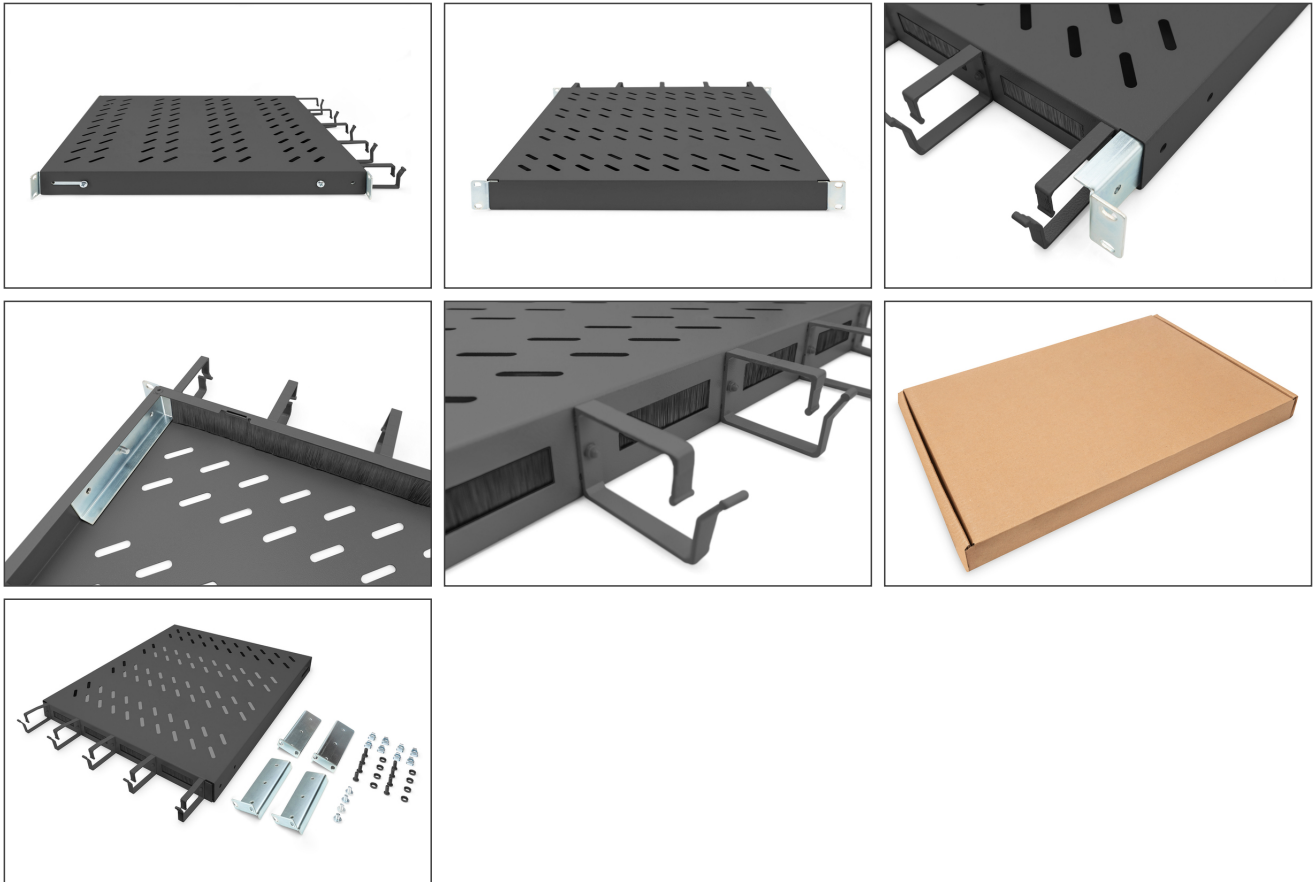

Safety notes

- When installing and using the accessory product for network cabinets, observe the respective safety instructions of the manufacturer or the cabinet system in which you want to use the accessory.

EU responsible person

EU based economic operator ensuring the product complies with the required regulations.

ASSMANN Electronic GmbH
Auf dem Schüffel 3
Lüdenscheid, Germany
<https://www.assmann.com>
info@assmann.com