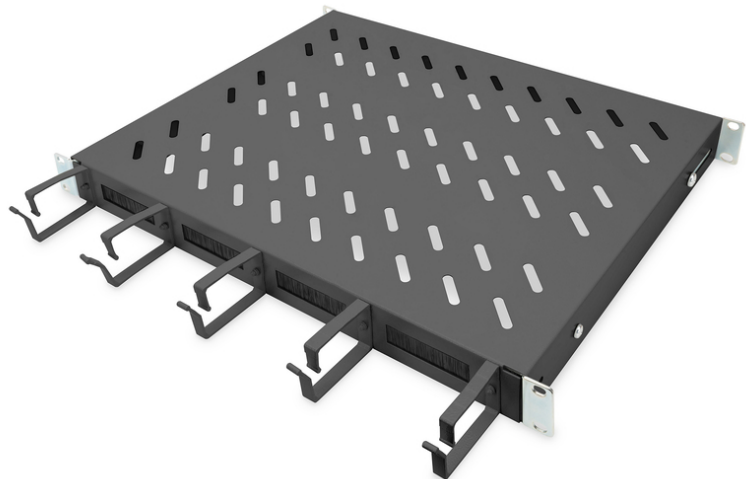

DIGITUS Shelf with cable management

DN-97681
EAN 4016032483489

1U fixed shelf for 600 mm depth cabinets incl. cable management, black

The shelves for fixed installation can be easily installed on the four 483 mm (19") profile rails of your 483 mm (19") network or server cabinet. Thanks to the stable, perforated plate with a load capacity of up to 120 kg, these are the optimal carrying surface for components that cannot be installed in 483 mm (19") systems. The combination with integrated cable management brackets and feedthroughs enables an optimized cable management concept for a wide variety of application scenarios.

- for fixed mounting on the four 483 mm (19") profile rails
- sturdy, perforated steel sheet

- Cable opening: 17 x 65 mm
- Cable management bracket: 67 mm
- Color: black, RAL 9005
- Load capacity: 120 kg
- Mounting type: Fixed mounting
- Units: 1
- Inch form factor (IEC 60297): 482.6 mm (19")
- Suitable cabinet depth: 600 mm

Package contents

- 1x Shelf
- 1 x Fastening material

Logistics						
	Number (pcs)	Weight (kg)	Depth (cm)	Width (cm)	Height (cm)	cm ³
Packaging Unit Carton	11	30.92	59.50	50.00	51.50	153,212.00
Packaging Unit Inside	1	2.81	47.00	45.50	5.00	10,692.50
Packaging Unit Single	1	2.81	47.00	45.50	5.00	10,692.50
Net single without Packaging	1	2.45	41.00	44.50	4.50	0.00