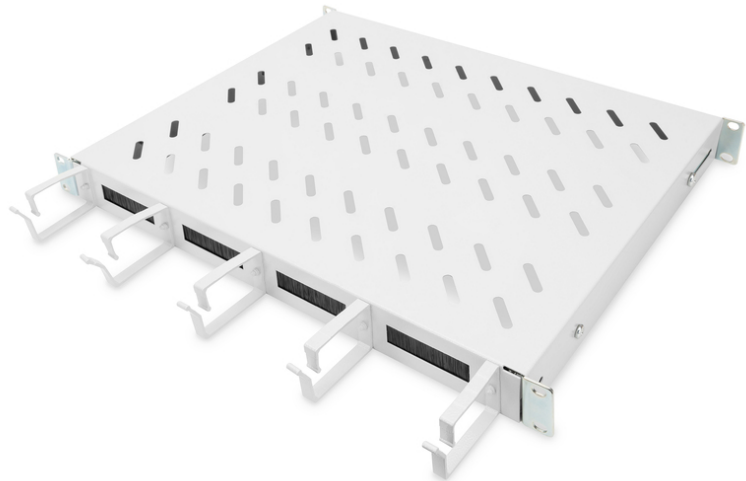

# DIGITUS Shelf with cable management

DN-97680  
EAN 4016032483465

**1U fixed shelf for 600 mm depth cabinets incl. cable management, grey**

The shelves for fixed installation can be easily installed on the four 483 mm (19") profile rails of your 483 mm (19") network or server cabinet. Thanks to the stable, perforated plate with a load capacity of up to 120 kg, these are the optimal carrying surface for components that cannot be installed in 483 mm (19") systems. The combination with integrated cable management brackets and feedthroughs enables an optimized cable management concept for a wide variety of application scenarios.

- for fixed mounting on the four 483 mm (19") profile rails
- sturdy, perforated steel sheet

- Cable opening: 17 x 65 mm
- Cable management bracket: 67 mm
- Color: light grey, RAL 7035
- Load capacity: 120 kg
- Mounting type: Fixed mounting
- Units: 1
- Inch form factor (IEC 60297): 482.6 mm (19")
- Suitable cabinet depth: 600 mm

**Package contents**

- 1x Shelf
- 1 x Fastening material

Logistics						
	Number (pcs)	Weight (kg)	Depth (cm)	Width (cm)	Height (cm)	cm <sup>3</sup>
Packaging Unit Carton	11	30.92	59.50	50.00	51.50	153,212.00
Packaging Unit Inside	1	2.81	47.00	45.50	5.00	10,692.50
Packaging Unit Single	1	2.81	47.00	45.50	5.00	10,692.50
Net single without Packaging	1	2.45	41.00	44.50	4.50	0.00