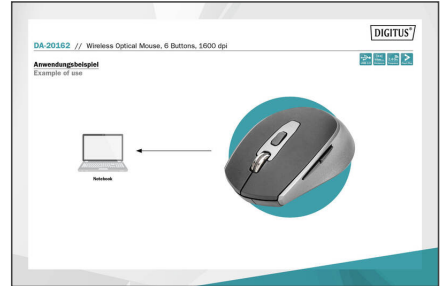

# DIGITUS Wireless Optical Mouse, 6 buttons, 1600 dpi

DA-20162  
EAN 4016032482871

**Wireless Optical Mouse 6D, 2.4 GHz 800/1000/1600 dpi, black-grey**

The optical Business Mouse was specially designed for use on PCs as well as notebooks. The device offers maximum flexibility, thanks to the 6 buttons and scroll wheel. With the help of 2.4 GHz technology, you can freely set up the mouse in your working environment, whether in the office or at home. The Business Mouse allows accurate control of the notebook or PC through its functions and features. The high-resolution optical sensor with up to 1600 DPI works with high precision on almost any surface.

**Comfortable and reliable control for your workplace**

- Function buttons: Left/right click, scroll wheel, DPI button, forward/back buttons.
- Wireless frequency: 2.4 GHz
- Wireless range: 10 m max.
- Operating voltage: 5 V DC / 25 mA max.
- 3 DPI settings: 1600 / 1200 / 800
- Plug & Play – no additional drivers required

- Power supply: 1 x AA battery (not included)
- On/off switch underneath the mouse
- Nano Wireless USB Receiver can be stored in mouse
- Operating systems: Windows 8 and above, macOS 10.10 and above, Android 4.3 and above
- Operating temperature: -20 °C to +60 °C
- Operating humidity: <85% RH (non-condensing)
- Dimensions of mouse: (W x D x H) 59.25 x 100.84 x 36.00 mm
- Dimensions of Nano Receiver: (W x D x H) 13.20 x 18.59 x 5.58 mm
- Material: ABS
- Color: Black/gray
- Weight of mouse: 60 g
- Weight of Nano Receiver: 1.6 g

More images:

Wireless Optical Mouse, 6 Buttons, 1600 dpi