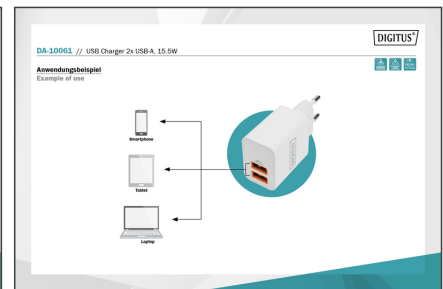

Safety notes

- Per garantire prestazioni ottimali, utilizzare gli adattatori di carica o gli alimentatori secondo le indicazioni contenute nelle istruzioni per l'uso.
- Collegare l'adattatore di ricarica a una presa di corrente facilmente accessibile con una tensione compresa tra 100 e 240 V CA.
- Dopo l'uso, scollegare l'adattatore di carica dalla presa di corrente.
- Non utilizzare l'adattatore di ricarica con dispositivi elettronici che non rientrano nelle specifiche dell'adattatore di ricarica.
- Non esporre il dispositivo a pioggia, umidità, vapori o liquidi.
- Non inserire oggetti nel dispositivo.
- Non tentare di riparare l'unità o di aprire l'involucro senza autorizzazione. Si rischia una scossa elettrica!
- Assicurare una ventilazione adeguata per evitare danni dovuti al surriscaldamento.
- Polvere, umidità, vapori e detergenti forti o solventi possono danneggiare l'apparecchio.
- Prima di procedere alla pulizia, scollegare l'apparecchio dall'alimentazione e dai dispositivi collegati.
- Pulire l'apparecchio con un panno privo di polvere.

EU responsible person

EU based economic operator ensuring the product complies with the required regulations.

ASSMANN Electronic GmbH
Auf dem Schüffel 3
Lüdenscheid, Germany
<https://www.assmann.com>
info@assmann.com