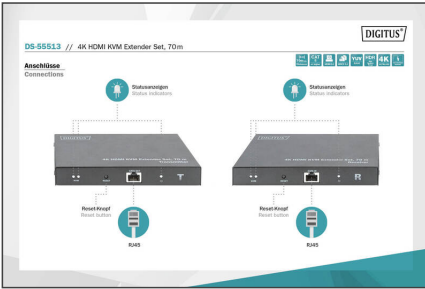

More images: