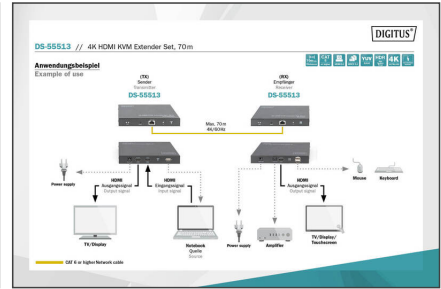

More images: