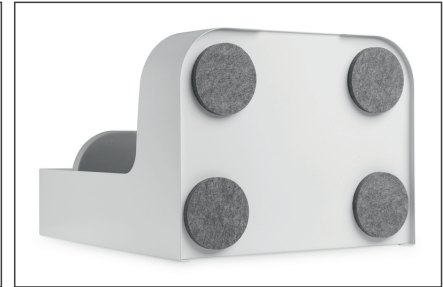

Safety notes

- Please read the entire manual before starting assembly and installation. Please contact your local dealer if you have any questions about the instructions or warnings.
- CAUTION: Use with products that exceed the permitted weight may result in damage or possible injury.
- Brackets should be fitted in accordance with the installation instructions. Incorrect installation can result in damage or injury.
- Use safety equipment and suitable tools. The product should only be installed by specialists.
- The load-bearing surfaces should be able to safely withstand the entire weight of appliances and all additional components.
- Only use the installation screws supplied and DO NOT TIGHTEN the screws TOO TIGHT.
- This product contains small parts that can cause a choking hazard if swallowed. Keep these parts away from children.
- Only use this product indoors. Using the product outdoors can lead to injuries and damage.
- IMPORTANT: Before installation, please compare all components received with the components list. If parts are damaged or missing, ask your local dealer for replacement parts.

EU responsible person

EU based economic operator ensuring the product complies with the required regulations.

ASSMANN Electronic GmbH
Auf dem Schüffel 3
Lüdenscheid, Germany
<https://www.assmann.com>
info@assmann.com