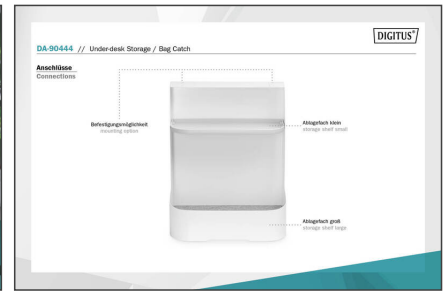

Safety notes

- Please read the entire manual before starting assembly and installation. Please contact your local dealer if you have any questions about the instructions or warnings.
- CAUTION: Use with products that exceed the permitted weight may result in damage or possible injury.
- Brackets should be fitted in accordance with the installation instructions. Incorrect installation can result in damage or injury.
- Use safety equipment and suitable tools. The product should only be installed by specialists.
- The load-bearing surfaces should be able to safely withstand the entire weight of appliances and all additional components.
- Only use the installation screws supplied and DO NOT TIGHTEN the screws TOO TIGHT.
- This product contains small parts that can cause a choking hazard if swallowed. Keep these parts away from children.
- Only use this product indoors. Using the product outdoors can lead to injuries and damage.
- IMPORTANT: Before installation, please compare all components received with the components list. If parts are damaged or missing, ask your local dealer for replacement parts.

EU responsible person

EU based economic operator ensuring the product complies with the required regulations.

ASSMANN Electronic GmbH
Auf dem Schüffel 3
Lüdenscheid, Germany
<https://www.assmann.com>
info@assmann.com