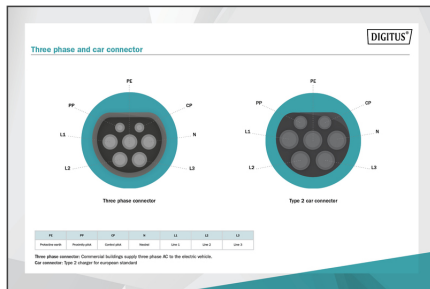

More images: