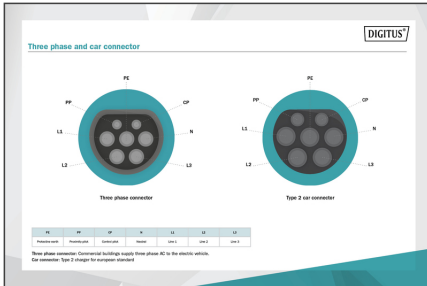

More images: