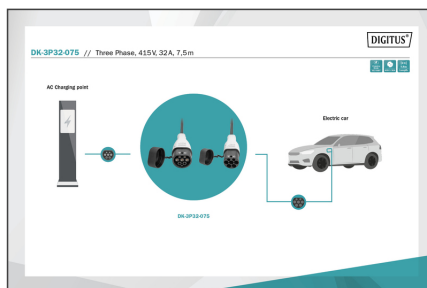

DIGITUS EV charging cable, 7,5 m, type 2 to type 2

DK-3P32-075
EAN 4016032481690

EV charging - Three Phase, 400 V, 32 A, 7,5 m Type 2 to Type 2 Standard Charger cable

The Digitus DK-3P32-075 car charging cable allows you to easily connect any vehicle with type 2 plug to public charging stations or wallboxes with charging socket. The type 2 charging cables are certified according to EN 62196-1:2014, EN 62196-2:2017 and protection class IP55.

DIGITUS DK-3P32-075 (7,5 m) high quality flexible cable, offers in longer length, the comfort of charging in Home (garage) and also in public charging station

- Type: Straight cable
- Cable length: 7,5 m
- Usuable length: 7,5 m

- Charging cable type: 5 x 6 mm² + 1 x 0,75 mm²
- Color: Black
- Jacket: TPU
- Connector: EN 62196-2 type 2
- Rated voltage: 400 V
- Rated power: 22 kW
- Rated current: 32 A
- Connection phases: 3
- Operating temperature: -30°C+50°C
- Protection class: IP55 (water-jet protected)

More images:

DIGITUS	
22 kW Max. Output Power	32 A Max. Output Current
THREE Phase-Connection	7,5 m Cable Length

DK-3P32-075
EV Charging Cable, 7,5 m, Type 2 to Type 2