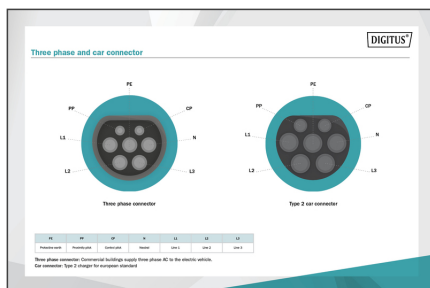

More images: