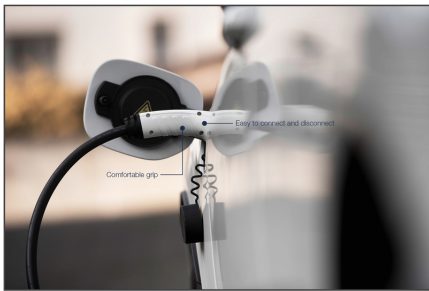

DIGITUS

22 kW Max. Output Power	32 A Max. Output Current
THREE Phase Connection	7,5 m Type 2 Cable Length

DK-3P32-075
EV Charging Cable, 7,5m, Type 2 to Type 2