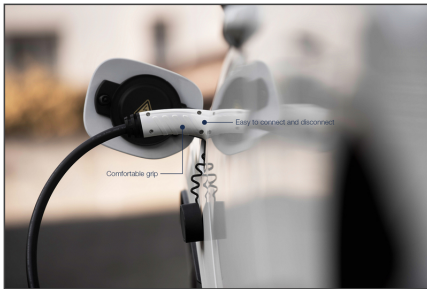

EU responsible person

EU based economic operator ensuring the product complies with the required regulations.

ASSMANN Electronic GmbH
Auf dem Schüffel 3
Lüdenscheid, Germany
<https://www.assmann.com>
info@assmann.com