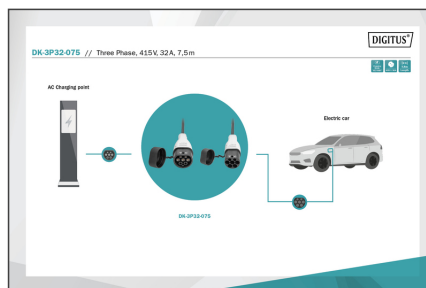

DIGITUS EV charging cable, 7,5 m, type 2 to type 2

DK-3P32-075
EAN 4016032481690

EV charging - Three Phase, 400 V, 32 A, 7,5 m Type 2 to Type 2 Standard Charger cable

The Digitus DK-3P32-075 car charging cable allows you to easily connect any vehicle with type 2 plug to public charging stations or wallboxes with charging socket. The type 2 charging cables are certified according to EN 62196-1:2014, EN 62196-2:2017 and protection class IP55.

DIGITUS DK-3P32-075 (7,5 m) high quality flexible cable, offers in longer length, the comfort of charging in Home (garage) and also in public charging station

- Type: Straight cable
- Cable length: 7,5 m
- Usuable length: 7,5 m

- Charging cable type: 5 x 6 mm² + 1 x 0,75 mm²
- Color: Black
- Jacket: TPU
- Connector: EN 62196-2 type 2
- Rated voltage: 400 V
- Rated power: 22 kW
- Rated current: 32 A
- Connection phases: 3
- Operating temperature: -30°C+50°C
- Protection class: IP55 (water-jet protected)

More images:

DIGITUS	
22 kW Max. Output Power	32 A Max. Output Current
THREE Phase-Connection	7,5 m Cable Length

DK-3P32-075
EV Charging Cable, 7,5 m, Type 2 to Type 2