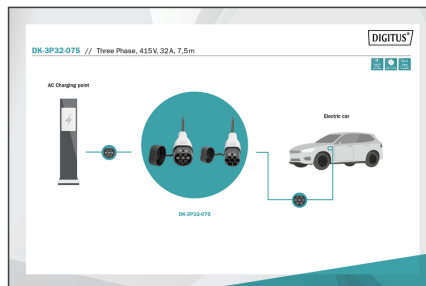

DIGITUS EV charging cable, 7,5 m, type 2 to type 2

DK-3P32-075
EAN 4016032481690

EV charging - Three Phase, 400 V, 32 A, 7,5 m Type 2 to Type 2 Standard Charger cable

The Digitus DK-3P32-075 car charging cable allows you to easily connect any vehicle with type 2 plug to public charging stations or wallboxes with charging socket. The type 2 charging cables are certified according to EN 62196-1:2014, EN 62196-2:2017 and protection class IP55.

DIGITUS DK-3P32-075 (7,5 m) high quality flexible cable, offers in longer length, the comfort of charging in Home (garage) and also in public charging station

- Type: Straight cable
- Cable length: 7,5 m
- Usuable length: 7,5 m

- Charging cable type: 5 x 6 mm² + 1 x 0,75 mm²
- Color: Black
- Jacket: TPU
- Connector: EN 62196-2 type 2
- Rated voltage: 400 V
- Rated power: 22 kW
- Rated current: 32 A
- Connection phases: 3
- Operating temperature: -30°C+50°C
- Protection class: IP55 (water-jet protected)

More images:

DIGITUS

22 kW Max. Output Power	32 A Max. Output Current
THREE Phase Connection	7,5 m Type 2 Cable Length

DK-3P32-075
EV Charging Cable, 7,5m, Type 2 to Type 2