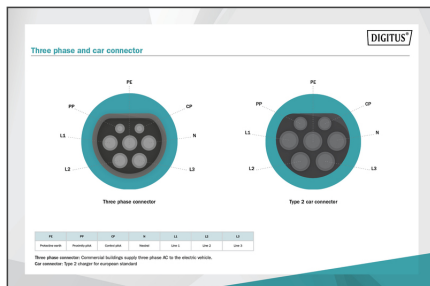

More images: