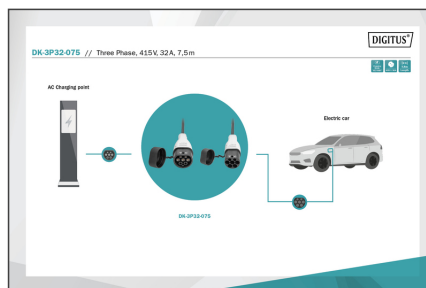

More images: