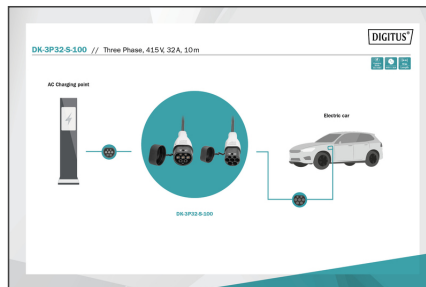

More images:

DIGITUS®

22 kW Max. Output Power	32 A Max. Output Current
THREE Phase Connection	10 m TPE Cable Length

DK-3P32-S-100
Spiral EV Charging Cable, 10 m, Type 2 to Type 2