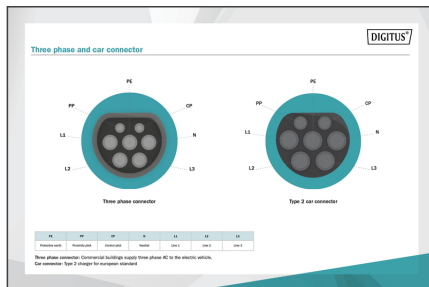

More images: