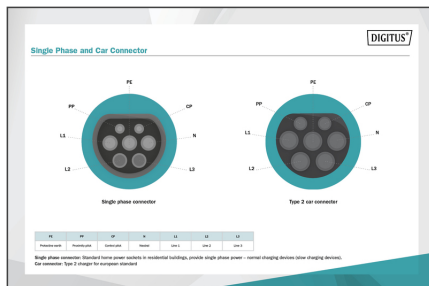

More images:

DIGITUS®

7.4 kW Max. Output Power	32 A Max. Output Current
SINGLE Phase Connection	10 m Type 2 to Type 2

DK-1P32-S-100
Spiral EV Charging Cable, 10 m, Type 2 to Type 2