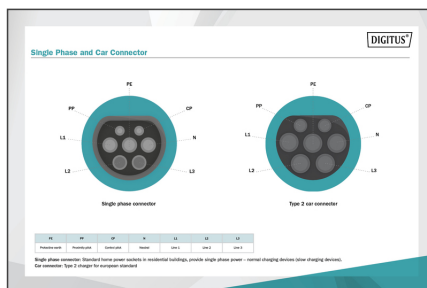

More images: