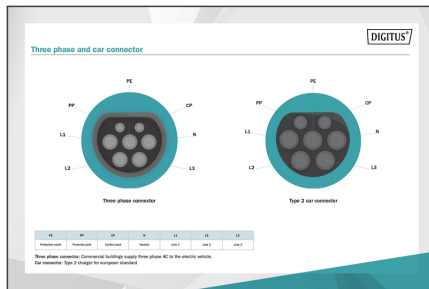

More images: