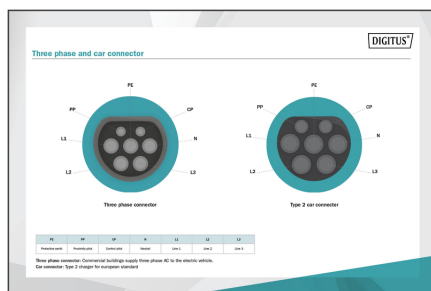

More images: