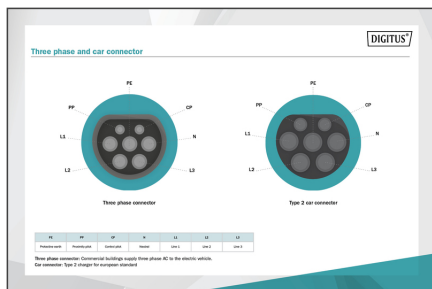

More images: