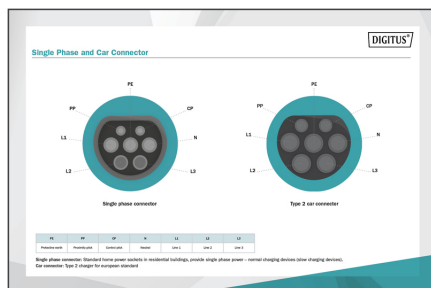

More images: