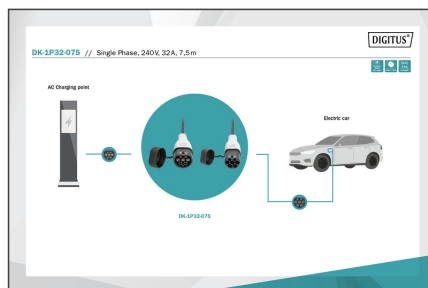

DIGITUS DK-1P32-075 (7,5 m) high quality flexible cable, offers in longer length, the comfort of charging in Home (garage) and also in public charging station

- Type: Straight cable
- Cable length: 7,5 m
- Usuable length: 7,5 m

- Charging cable type: 3 x 6 mm² + 1 x 0,75 mm²
- Color: Black
- Jacket: TPU
- Connector: EN 62196-2 type 2
- Rated voltage: 230 V
- Rated power: 7,4 kW
- Rated current: 32 A
- Connection phases: 1
- Operating temperature: -30°C+50°C
- Protection class: IP55 (water-jet protected)

Package contents

- 1 x Charger Cable
- Quick Installation Guide

Logistics

	Number (pcs)	Weight (kg)	Depth (cm)	Width (cm)	Height (cm)	cm ³
Packaging Unit Carton	5	20.85	63.00	38.00	38.00	90,972.00
Packaging Unit Inside	1	4.17	0.00	0.00	0.00	0.00
Packaging Unit Single	1	4.17	35.00	35.00	15.00	18,375.00
Net single without Packaging	1	3.49	0.00	0.00	0.00	0.00

More images:

DIGITUS	
7.4 kW Max. Output Power	32 A Max. Output Current
SINGLE Phase Connection	7.5 m Cable Length

DK-1P32-075
EV Charging Cable, 7.5 m, Type 2 to Type 2