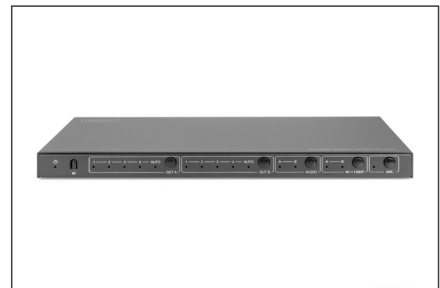

More images:

Safety notes

- If the device is powered by a plug-in power supply, ensure that the power adapter is connected correctly and meets the specified requirements (e.g. voltage and current).
- Only use certified CAT5e or CAT6 cables to ensure stable signal transmission.
- For particularly long cable runs or in environments prone to interference, it is recommended to use shielded network cables.
- Make sure that all connections are tight and secure to avoid loose contacts that could affect the signal quality. Make sure that the HDMI and Ethernet connections are properly connected.
- Make sure that the CAT cable is not laid close to high-voltage lines or other strong sources of electromagnetic interference in order to avoid signal interference.
- Only operate the device within the specified temperature range.
- Do not use the device outdoors or in damp or wet environments
- Check all connections and cables regularly for wear or damage. Cables and connections can wear out, especially with frequent use or long installations, which can lead to poor signal quality or system failure.

EU responsible person

EU based economic operator ensuring the product complies with the required regulations.

ASSMANN Electronic GmbH
Auf dem Schüffel 3
Lüdenscheid, Germany
<https://www.assmann.com>
info@assmann.com