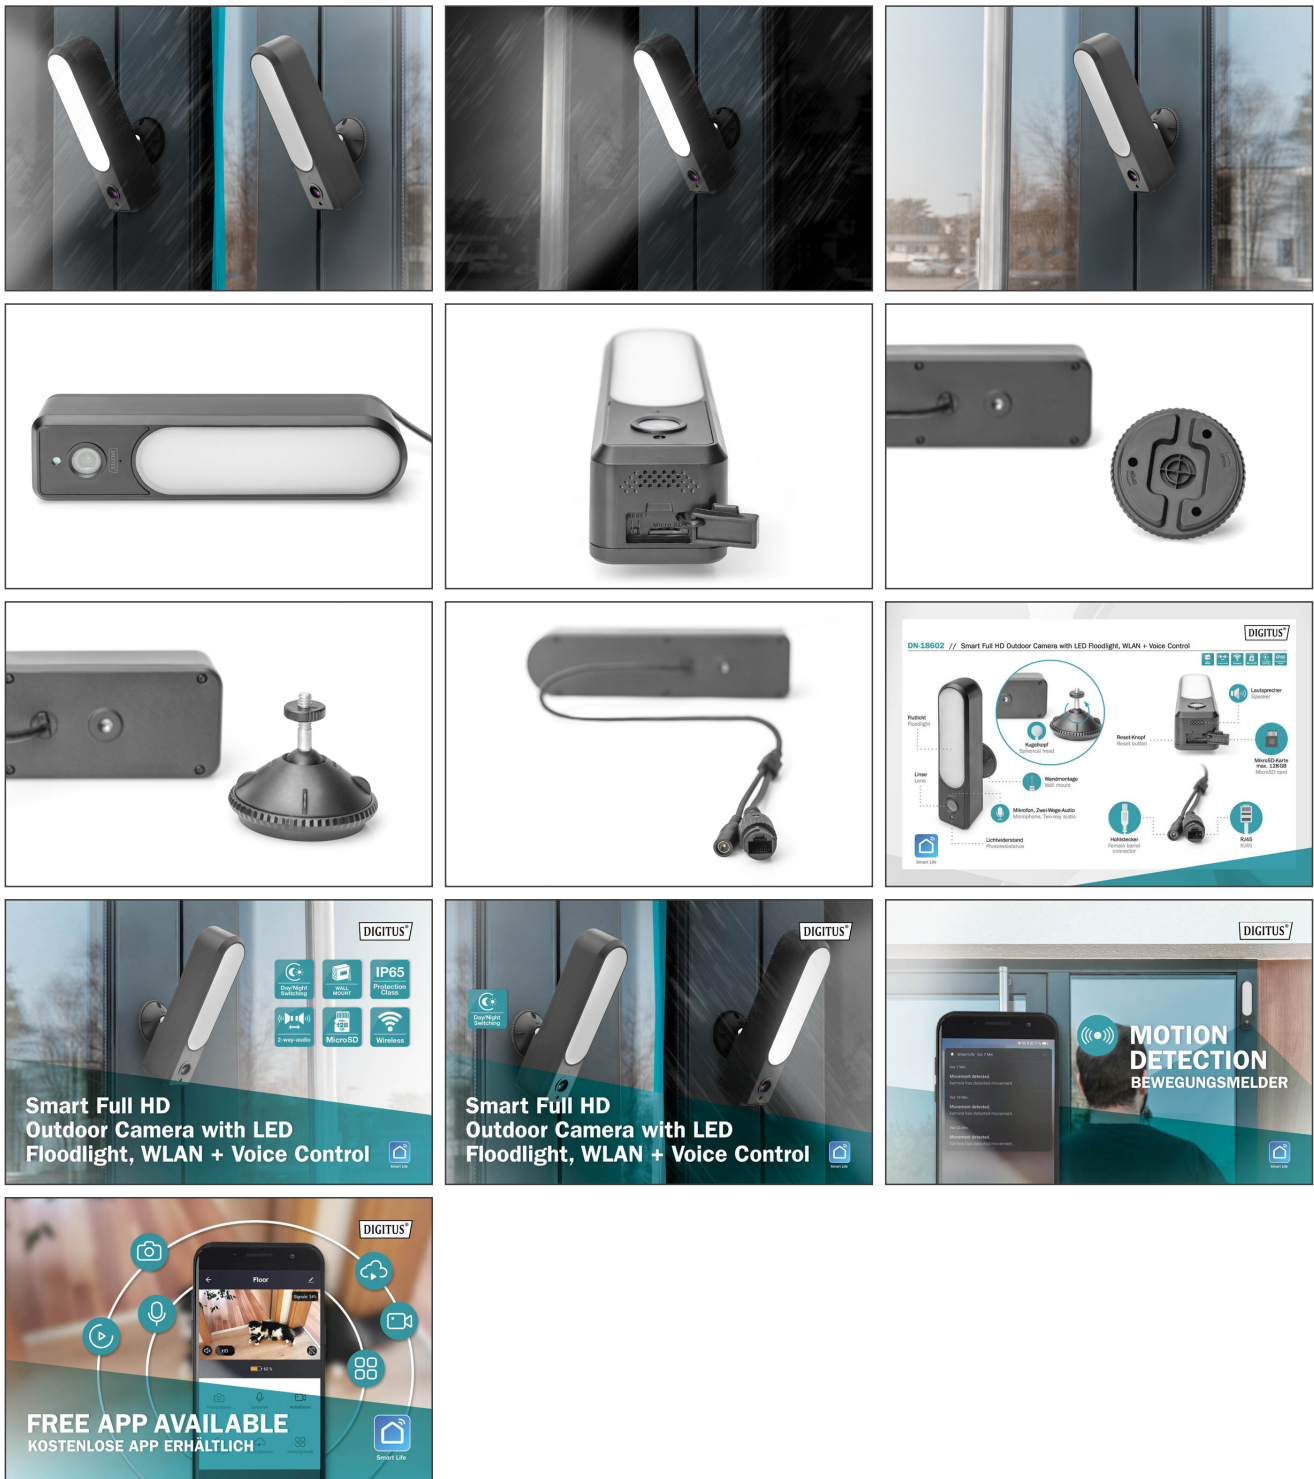

More images:

DIGITUS

- Smart Full HD Outdoor Camera with LED Floodlight, WLAN + Voice Control
- Smart Home
- IP65 Protection Class
- MicroSD
- Wireless
- 2-way audio
- High-Resolution
- Smart Home

DIGITUS

Smart Full HD Outdoor Camera with LED Floodlight, WLAN + Voice Control

Smart Home

DIGITUS

MOTION DETECTION
BEWEGUNGSMELDER

Smart Home

DIGITUS

FREE APP AVAILABLE
KOSTENLOSE APP ERHÄLTICH

Smart Home