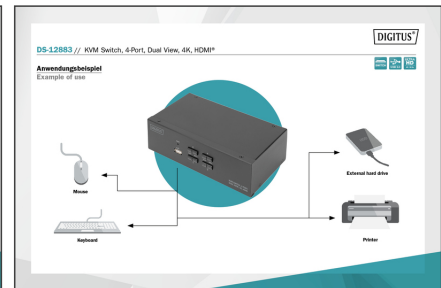

More images:

Safety notes

- Overloading can lead to overheating and damage to the appliance or the connected peripherals.
- If necessary, use an external power supply to ensure stable performance.
- If devices such as external hard disks or printers that require a high power consumption are connected, the device should be used with an external power supply. Otherwise, the device could be overloaded or functional problems could occur.
- Do not expose the device to rain, moisture, vapors or liquids.
- Do not insert any objects into the device.
- Do not attempt to repair the unit or open the housing without authorization. You risk an electric shock!
- Ensure adequate ventilation to prevent damage due to overheating.
- Dust, moisture, vapors and strong cleaning agents or solvents can cause damage to the device.
- Disconnect the appliance from the power supply and the connected devices before cleaning.
- Clean the device with a dust-free cloth.

EU responsible person

EU based economic operator ensuring the product complies with the required regulations.
ASSMANN Electronic GmbH
Auf dem Schüffel 3
Lüdenscheid, Germany
<https://www.assmann.com>
info@assmann.com