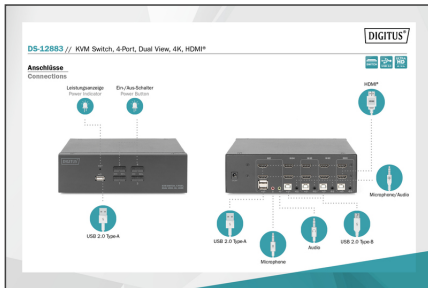

More images:

Safety notes

- Overloading can lead to overheating and damage to the appliance or the connected peripherals.
- If necessary, use an external power supply to ensure stable performance.
- If devices such as external hard disks or printers that require a high power consumption are connected, the device should be used with an external power supply. Otherwise, the device could be overloaded or functional problems could occur.
- Do not expose the device to rain, moisture, vapors or liquids.
- Do not insert any objects into the device.
- Do not attempt to repair the unit or open the housing without authorization. You risk an electric shock!
- Ensure adequate ventilation to prevent damage due to overheating.
- Dust, moisture, vapors and strong cleaning agents or solvents can cause damage to the device.
- Disconnect the appliance from the power supply and the connected devices before cleaning.
- Clean the device with a dust-free cloth.

EU responsible person

EU based economic operator ensuring the product complies with the required regulations.
ASSMANN Electronic GmbH
Auf dem Schüffel 3
Lüdenscheid, Germany
<https://www.assmann.com>
info@assmann.com