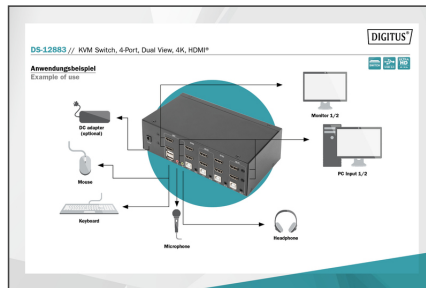

More images:

Safety notes

- Overloading can lead to overheating and damage to the appliance or the connected peripherals.
- If necessary, use an external power supply to ensure stable performance.
- If devices such as external hard disks or printers that require a high power consumption are connected, the device should be used with an external power supply. Otherwise, the device could be overloaded or functional problems could occur.
- Do not expose the device to rain, moisture, vapors or liquids.
- Do not insert any objects into the device.
- Do not attempt to repair the unit or open the housing without authorization. You risk an electric shock!
- Ensure adequate ventilation to prevent damage due to overheating.
- Dust, moisture, vapors and strong cleaning agents or solvents can cause damage to the device.
- Disconnect the appliance from the power supply and the connected devices before cleaning.
- Clean the device with a dust-free cloth.

EU responsible person

EU based economic operator ensuring the product complies with the required regulations.
ASSMANN Electronic GmbH
Auf dem Schüffel 3
Lüdenscheid, Germany
<https://www.assmann.com>
info@assmann.com