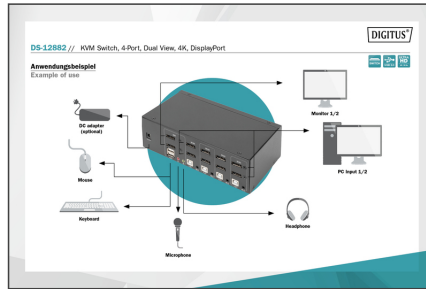

More images:

Safety notes

- Overloading can lead to overheating and damage to the appliance or the connected peripherals.
- If necessary, use an external power supply to ensure stable performance.
- If devices such as external hard disks or printers that require a high power consumption are connected, the device should be used with an external power supply. Otherwise, the device could be overloaded or functional problems could occur.
- Do not expose the device to rain, moisture, vapors or liquids.
- Do not insert any objects into the device.
- Do not attempt to repair the unit or open the housing without authorization. You risk an electric shock!
- Ensure adequate ventilation to prevent damage due to overheating.
- Dust, moisture, vapors and strong cleaning agents or solvents can cause damage to the device.
- Disconnect the appliance from the power supply and the connected devices before cleaning.
- Clean the device with a dust-free cloth.

EU responsible person

EU based economic operator ensuring the product complies with the required regulations.
ASSMANN Electronic GmbH
Auf dem Schüffel 3
Lüdenscheid, Germany
<https://www.assmann.com>
info@assmann.com