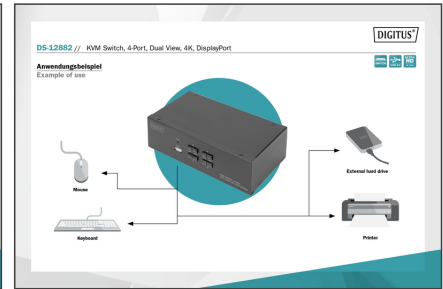

More images:

Safety notes

- Overloading can lead to overheating and damage to the appliance or the connected peripherals.
- If necessary, use an external power supply to ensure stable performance.
- If devices such as external hard disks or printers that require a high power consumption are connected, the device should be used with an external power supply. Otherwise, the device could be overloaded or functional problems could occur.
- Do not expose the device to rain, moisture, vapors or liquids.
- Do not insert any objects into the device.
- Do not attempt to repair the unit or open the housing without authorization. You risk an electric shock!
- Ensure adequate ventilation to prevent damage due to overheating.
- Dust, moisture, vapors and strong cleaning agents or solvents can cause damage to the device.
- Disconnect the appliance from the power supply and the connected devices before cleaning.
- Clean the device with a dust-free cloth.

EU responsible person

EU based economic operator ensuring the product complies with the required regulations.
ASSMANN Electronic GmbH
Auf dem Schüffel 3
Lüdenscheid, Germany
<https://www.assmann.com>
info@assmann.com