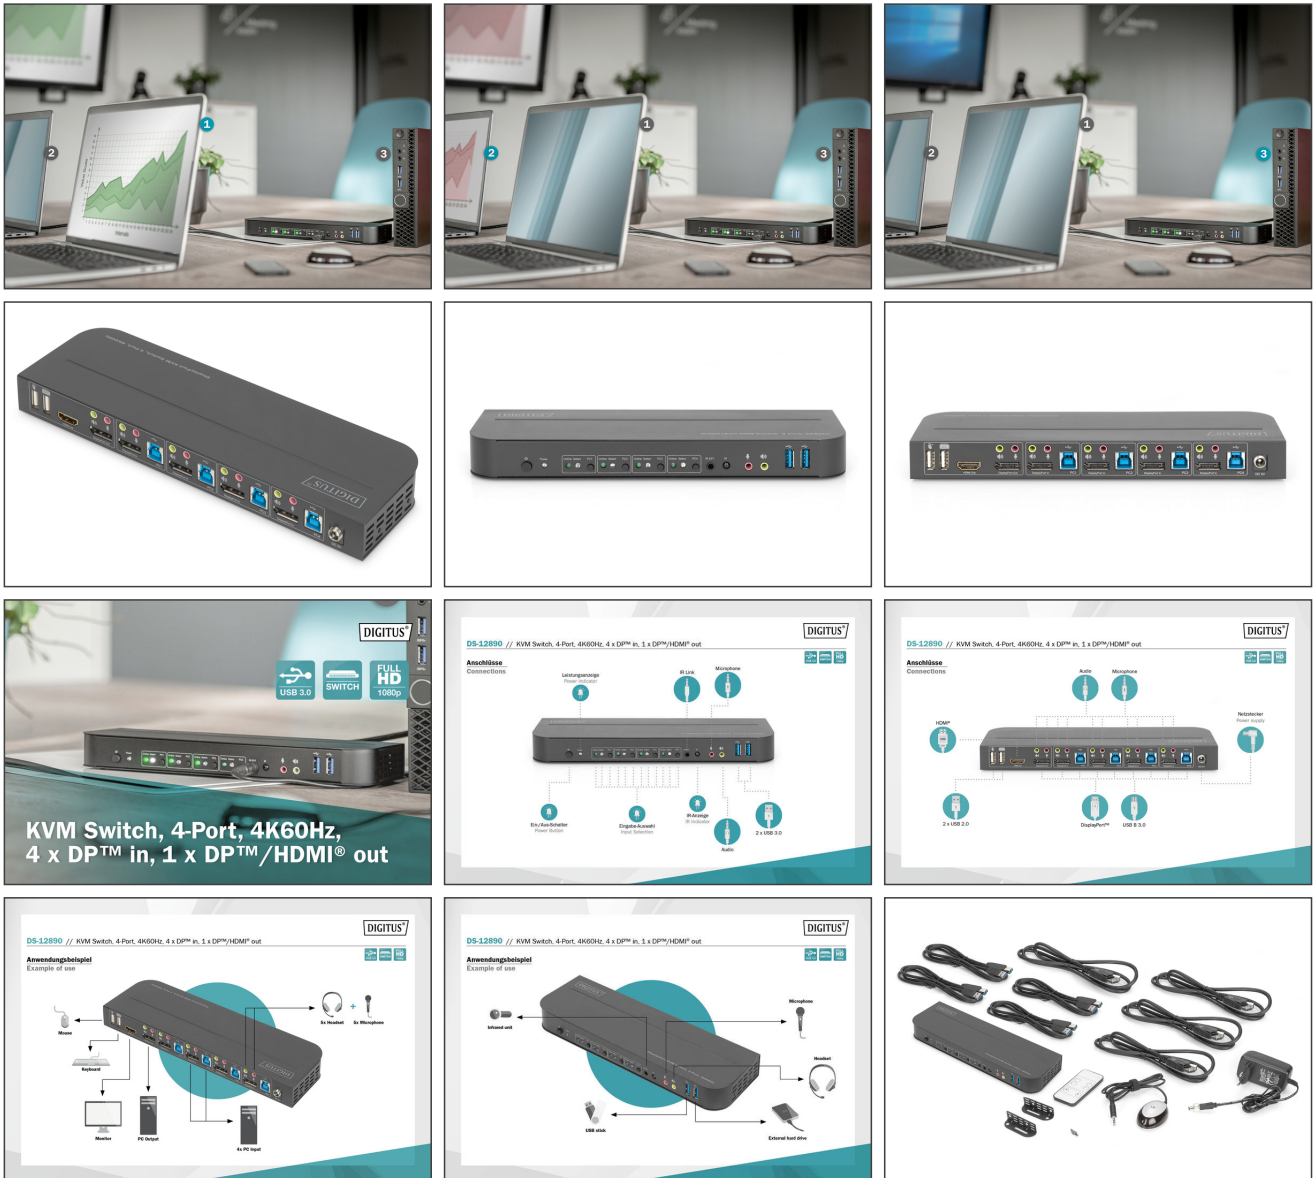

More images:

Safety notes

- Overloading can lead to overheating and damage to the appliance or the connected peripherals.
- If necessary, use an external power supply to ensure stable performance.
- If devices such as external hard disks or printers that require a high power consumption are connected, the device should be used with an external power supply. Otherwise, the device could be overloaded or functional problems could occur.
- Do not expose the device to rain, moisture, vapors or liquids.
- Do not insert any objects into the device.
- Do not attempt to repair the unit or open the housing without authorization. You risk an electric shock!
- Ensure adequate ventilation to prevent damage due to overheating.
- Dust, moisture, vapors and strong cleaning agents or solvents can cause damage to the device.
- Disconnect the appliance from the power supply and the connected devices before cleaning.
- Clean the device with a dust-free cloth.

EU responsible person

EU based economic operator ensuring the product complies with the required regulations.

ASSMANN Electronic GmbH
Auf dem Schüffel 3
Lüdenscheid, Germany
<https://www.assmann.com>
info@assmann.com