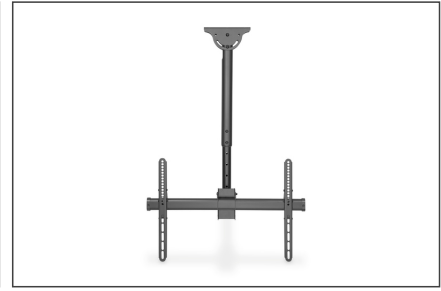

More images:

DIGITUS

- ± 90 cm
- max. 50 kg
- 37" - 70"
- -3° to +3°
- ± 150°
- 35° to 5°
- max. 1000mm
- max. 2000mm

Universal TV Ceiling Mount with Telescopic Height-Adjustment