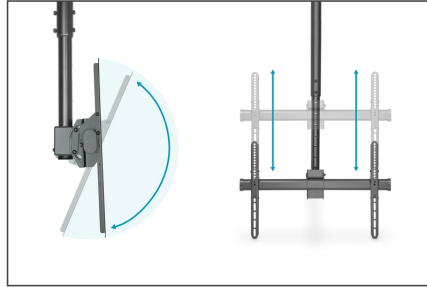

More images:

DIGITUS

- ± 90 cm
- max. 50 kg
- 37" - 70"
- -3° to +3°
- ± 150°
- 35° to 5°
- max. 1000mm
- max. 2000mm

Universal TV Ceiling Mount with Telescopic Height-Adjustment