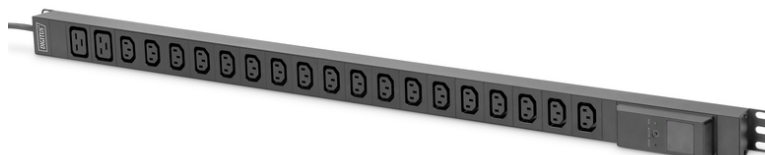

DIGITUS Local monitored PDU, 1-phase, 18 x C13, 2 x C19

DN-95622
EAN 4016032473404

Local monitored PDU, vertical, 250V, 16A, 18x C13, 2x C19 16A ammeter, 16A DIN49441 plug, 3m cable

The DIGITUS® PDU offers you the possibility to measure the electrical input values locally in addition to the efficient power distribution, thus the load distribution can be monitored very easily on site. Equipped with C13 and C19 outputs, the PDU offers a flexible basis for professional power distribution in server and network racks. It is designed for vertical installation, which saves height units and provides more space for additional devices.

Safe and professional power distribution solution with local metering for monitoring loads in network and server racks.

- Input monitoring: current (A) , voltage (V), energy (kWh)
- Local display of measured values via LCD
- Input: Plug Schuko CEE 7/7 1ph/N/PE 230V / 16A
- Output: IEC60320 appliance sockets 18 x C13 (max. 10A per output), 2 x C19 (max. 16A per output)
- Supply line: cable cross-section 1.5 mm², length: 3m
- Dimensions (mm, LxWxH): 983 x 44.4 x 44.4
- Housing length: 930 mm

- Temperature range (operation / storage) : -5°C ~ 45°C / -40°C ~ 70°C
- Humidity range (operation / storage) : 5 ~ 95% RH / 5 ~ 95% RH (non-condensing)
- Maximum altitude, above sea level (operation / storage) : 0 ~ 3.000m / 0 ~ 15.000m
- Approvals: CE conformity
- Scope of delivery: PDU, quick start guide, mounting material
- Current: 16 A
- Input Plug: CEE7/7
- Installation: Rack 0U, Desktop
- Metering: PDU Metering
- Outlets: IEC 60320 C13, IEC 60320 C19
- Phase: 1ph
- Power: 3,6 kVA
- Volts: 230 V