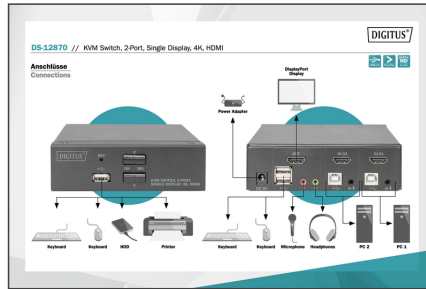

More images:

Safety notes

- Overloading can lead to overheating and damage to the appliance or the connected peripherals.
- If necessary, use an external power supply to ensure stable performance.
- If devices such as external hard disks or printers that require a high power consumption are connected, the device should be used with an external power supply. Otherwise, the device could be overloaded or functional problems could occur.
- Do not expose the device to rain, moisture, vapors or liquids.
- Do not insert any objects into the device.
- Do not attempt to repair the unit or open the housing without authorization. You risk an electric shock!
- Ensure adequate ventilation to prevent damage due to overheating.
- Dust, moisture, vapors and strong cleaning agents or solvents can cause damage to the device.
- Disconnect the appliance from the power supply and the connected devices before cleaning.
- Clean the device with a dust-free cloth.

EU responsible person

EU based economic operator ensuring the product complies with the required regulations.

ASSMANN Electronic GmbH
Auf dem Schüffel 3
Lüdenscheid, Germany
<https://www.assmann.com>
info@assmann.com