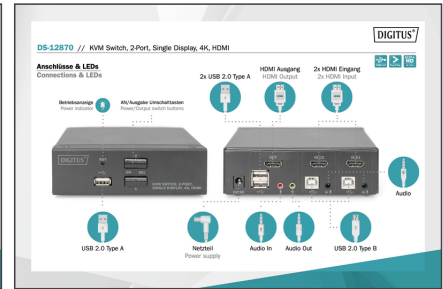

More images:

Safety notes

- Overloading can lead to overheating and damage to the appliance or the connected peripherals.
- If necessary, use an external power supply to ensure stable performance.
- If devices such as external hard disks or printers that require a high power consumption are connected, the device should be used with an external power supply. Otherwise, the device could be overloaded or functional problems could occur.
- Do not expose the device to rain, moisture, vapors or liquids.
- Do not insert any objects into the device.
- Do not attempt to repair the unit or open the housing without authorization. You risk an electric shock!
- Ensure adequate ventilation to prevent damage due to overheating.
- Dust, moisture, vapors and strong cleaning agents or solvents can cause damage to the device.
- Disconnect the appliance from the power supply and the connected devices before cleaning.
- Clean the device with a dust-free cloth.

EU responsible person

EU based economic operator ensuring the product complies with the required regulations.

ASSMANN Electronic GmbH
Auf dem Schüffel 3
Lüdenscheid, Germany
<https://www.assmann.com>
info@assmann.com