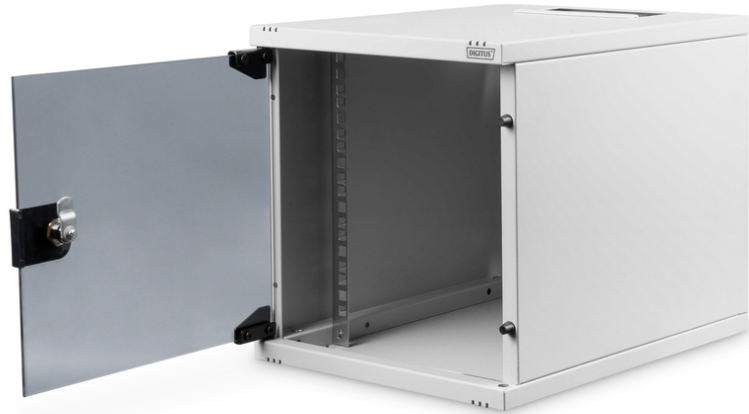

DIGITUS Wall Mounting Cabinet 254 mm (10") - 312x400 mm (WxD)

DN-10-06U-4
EAN 4016032466086

254 mm (10") 6U wall mounting cabinet 330x312x400 mm, color grey (RAL 7035)

Whether for private areas, office or sub-distribution units with limited space: With the compact 254 mm (10") solutions, you can install your network wherever you like. The wall housings available in three rack units (6 rack units, 9 rack units, 12 rack units) are equipped with a full glass door as well as a cable entry with brushes in the roof and floor. A pairs of galvanized 254 mm (10") profile rails labeled with easy-to-read rack units are installed on the inside. Their depth can be adjusted. Each cabinet is made of up to 1.5 mm thick sheet steel. Coloring is done with electrostatic powder coating in the standard colors gray (RAL 7035) or jet black (RAL 9005). The door hinges can be switched. Furthermore, the cabinets can be completely dismantled if necessary due to their collapsible design.

The DIGITUS® Wall Mounting Cabinets are made for high demand IT-Infrastructure Solutions - designed and developed on highest standard in Germany

- Safety class rating IP20
- Lockable safety-glass door
- 200° door opening angle
- 1-point-locking-mechanism on the front door

- 254 mm (10") profile rails mounted on the front side inside of the cabinet, galvanized
- 254 mm (10") profile rails are adjustable in depth
- 1.1 - 1.5 strong sheet steel with a high loading capacity, powder coated
- Cable entry with brush strip on the top and with plastic cover on the base
- Ventilation slots for active and passive ventilation and exhausting
- Equipment mounting depth max.: 309 mm
- Cabinet type: Wall mounting cabinet
- Color: light grey, RAL 7035
- Depth: 400 mm
- Front door: Glass door, single opening
- Load capacity: 30 kg
- Side panels: Both sides
- Units: 6
- Width: 312 mm
- IP protection class: IP20
- Mounted: yes