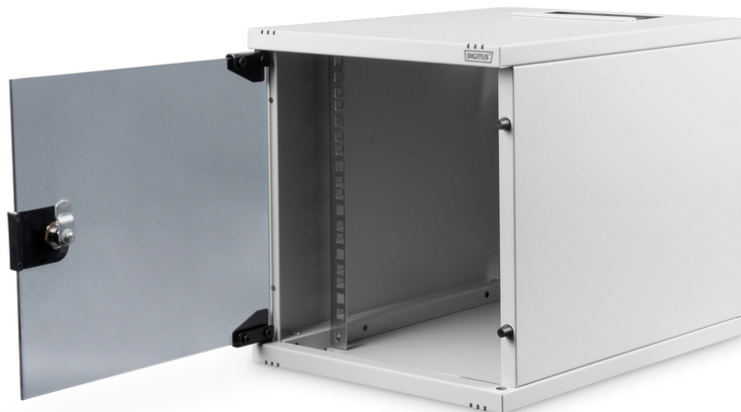

# DIGITUS Wall Mounting Cabinet 254 mm (10") - 312x400 mm (WxD)

DN-10-06U-4  
EAN 4016032466086

### 254 mm (10") 6U wall mounting cabinet 330x312x400 mm, color grey (RAL 7035)

Whether for private areas, office or sub-distribution units with limited space: With the compact 254 mm (10") solutions, you can install your network wherever you like. The wall housings available in three rack units (6 rack units, 9 rack units, 12 rack units) are equipped with a full glass door as well as a cable entry with brushes in the roof and floor. A pairs of galvanized 254 mm (10") profile rails labeled with easy-to-read rack units are installed on the inside. Their depth can be adjusted. Each cabinet is made of up to 1.5 mm thick sheet steel. Coloring is done with electrostatic powder coating in the standard colors gray (RAL 7035) or jet black (RAL 9005). The door hinges can be switched. Furthermore, the cabinets can be completely dismantled if necessary due to their collapsible design.

### The DIGITUS® Wall Mounting Cabinets are made for high demand IT-Infrastructure Solutions - designed and developed on highest standard in Germany

- Safety class rating IP20
- Lockable safety-glass door
- 200° door opening angle
- 1-point-locking-mechanism on the front door

- 254 mm (10") profile rails mounted on the front side inside of the cabinet, galvanized
- 254 mm (10") profile rails are adjustable in depth
- 1.1 - 1.5 strong sheet steel with a high loading capacity, powder coated
- Cable entry with brush strip on the top and with plastic cover on the base
- Ventilation slots for active and passive ventilation and exhausting
- Equipment mounting depth max.: 309 mm
- Cabinet type: Wall mounting cabinet
- Color: light grey, RAL 7035
- Depth: 400 mm
- Front door: Glass door, single opening
- Load capacity: 30 kg
- Side panels: Both sides
- Units: 6
- Width: 312 mm
- IP protection class: IP20
- Mounted: yes